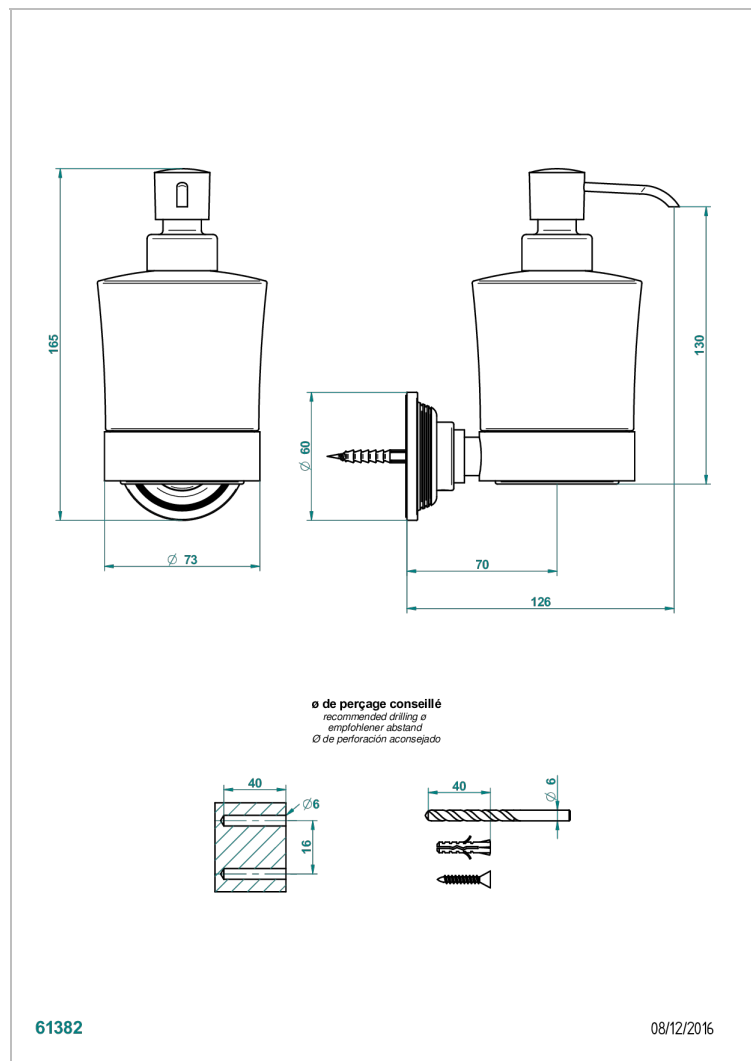

GRAND CENTRAL BLACK ONYX WITH LEVER

U9N-613

Wall mounted liquid soap dispenser

CHARACTERISTIC

- Grand central Black Onyx with lever
- Wall mounted liquid soap dispenser

AVAILABLE FINITIONS

Antique nickel - H28
Black ceram - D30
Blush PVD - H62
Brass color PVD - H49
Brown bronze color PVD - F33
Gold color PVD - H52