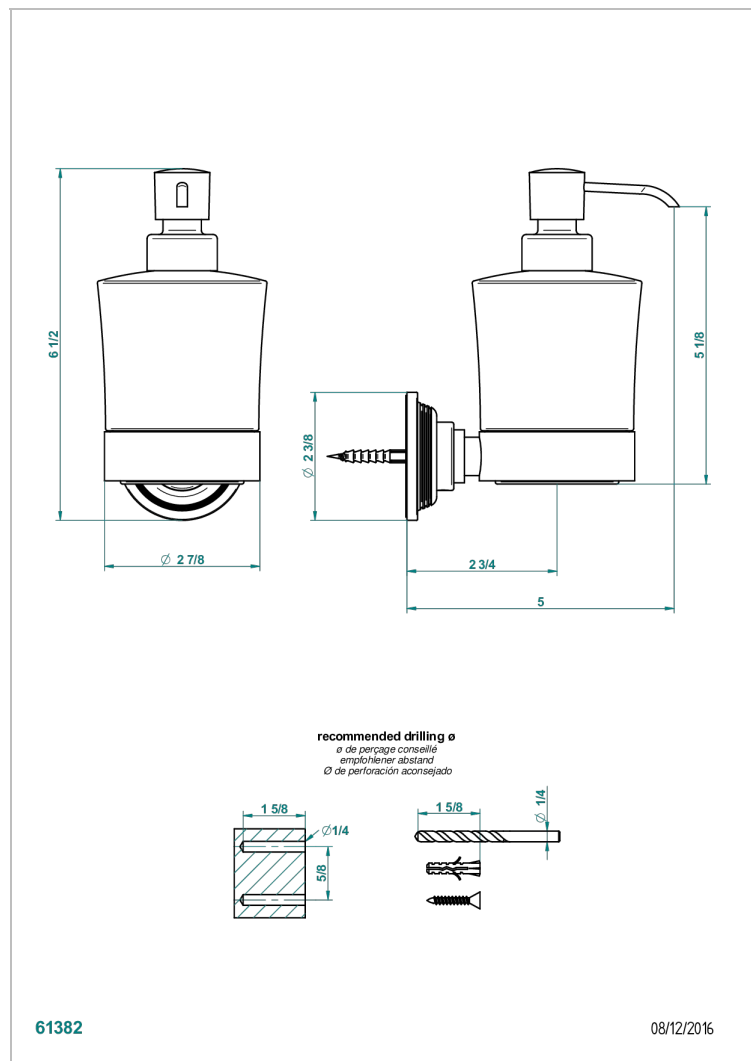

GRAND CENTRAL BLACK ONYX WITH LEVER

U9N-613

Wall mounted liquid soap dispenser

CHARACTERISTIC

- Grand central Black Onyx with lever
- Wall mounted liquid soap dispenser

AVAILABLE FINITIONS

Antique nickel - H28
 Black ceram - D30
 Blush PVD - H62
 Brass color PVD - H49
 Brown bronze color PVD - F33
 Gold color PVD - H52