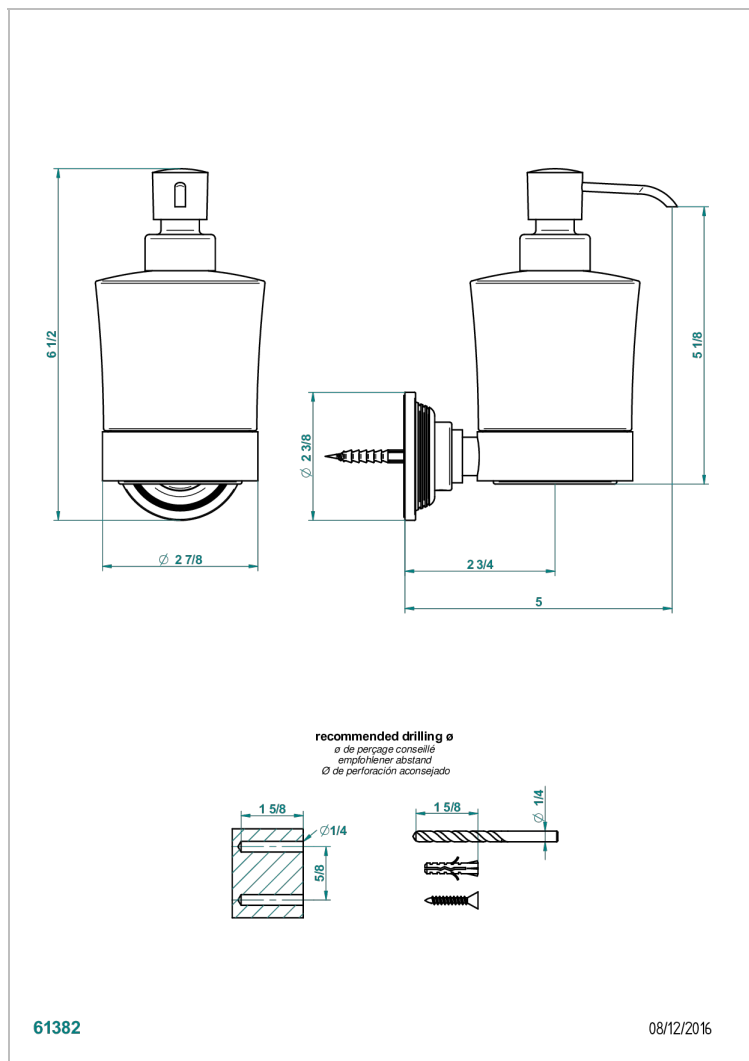

GRAND CENTRAL BLACK ONYX WITH LEVER

U9N-613

壁挂式皂液器

特色

- Grand central Black Onyx with lever
- 壁挂式皂液器

可选饰面

Black ceram - D30
 Blush PVD - H62
 Graphite PVD - H64
 Matt Umber PVD - H67
 Matt blush PVD - H60
 Matt graphite PVD - H65