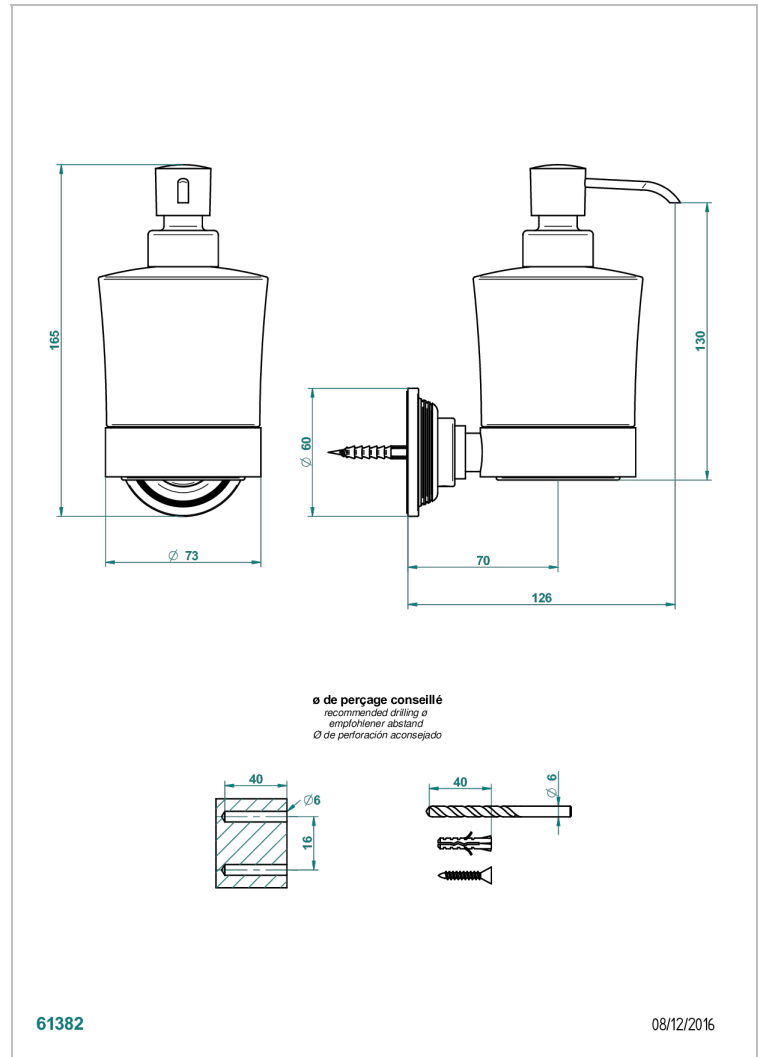

GRAND CENTRAL BLACK ONYX

U9M-613

wall liquid soap dispenser

THG[®]
PARIS

CHARACTERISTIC

- Grand central Black Onyx
- wall liquid soap dispenser

AVAILABLE FINITIONS

Black ceram - D30
Blush PVD - H62
Brass color PVD - H49
Brown bronze color PVD - F33
Chrome polished - A02
Copper antique matt, coated - H07