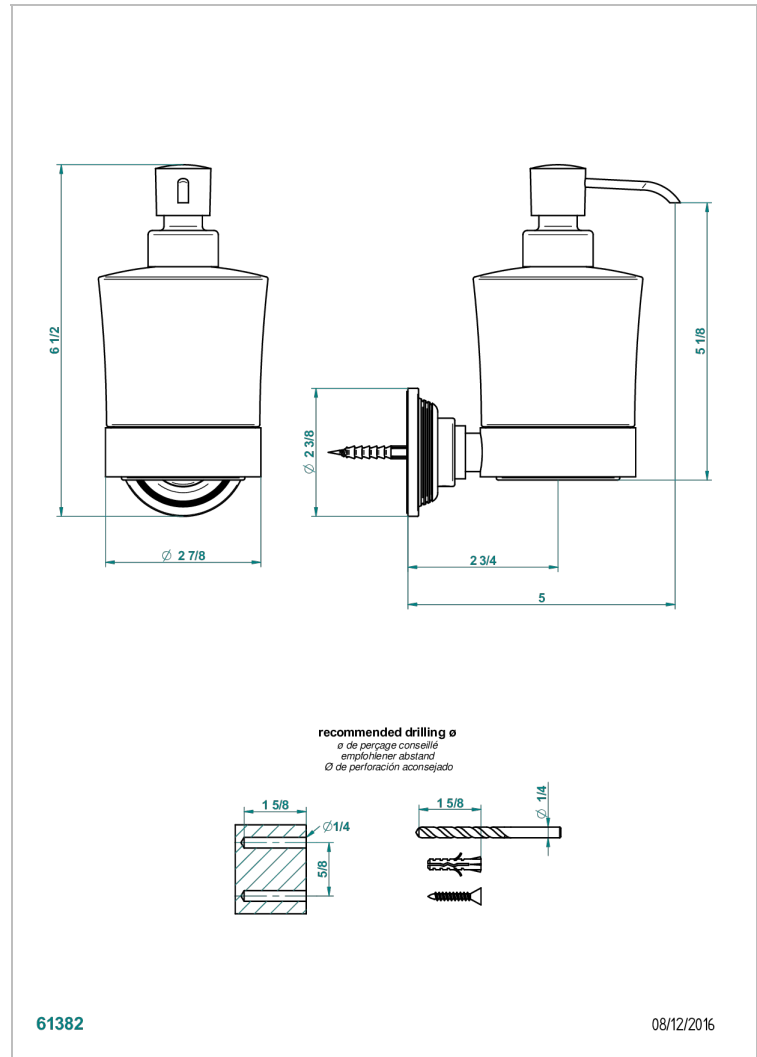

GRAND CENTRAL BLACK ONYX

U9M-613

wall liquid soap dispenser

THG[®]
PARIS

CHARACTERISTIC

- Grand central Black Onyx
- wall liquid soap dispenser

AVAILABLE FINITIONS

Black ceram - D30
Blush PVD - H62
Brass color PVD - H49
Brown bronze color PVD - F33
Chrome polished - A02
Copper antique matt, coated - H07