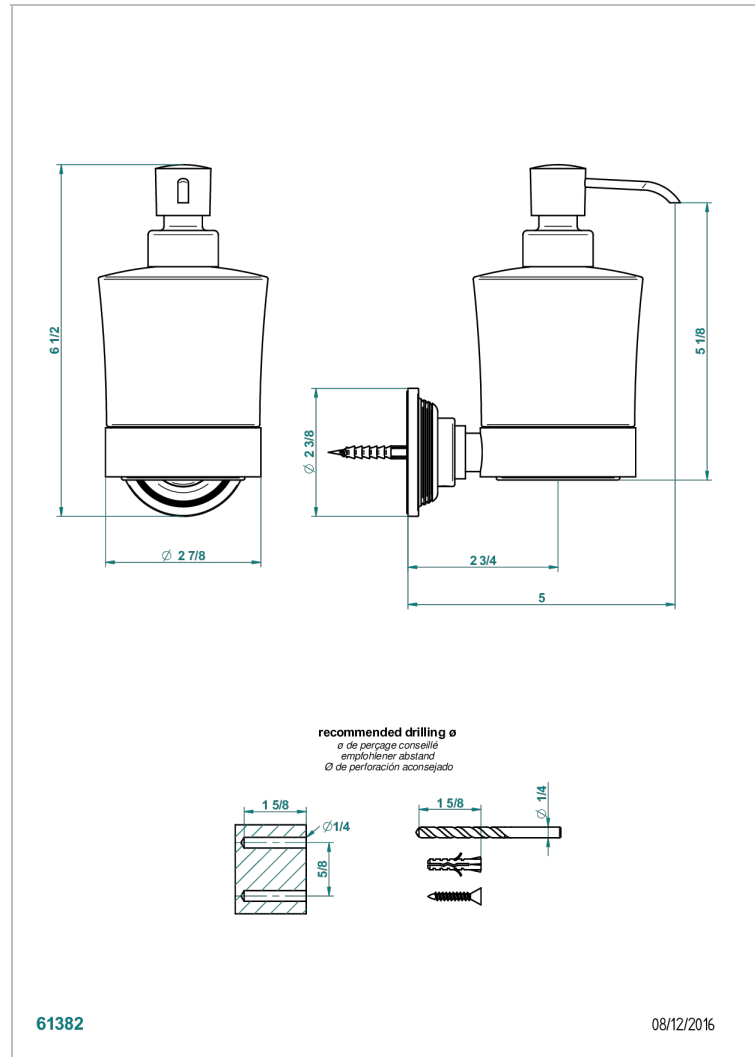

GRAND CENTRAL BLACK ONYX

U9M-613

Wall mounted liquid soap dispenser

THG[®]
PARIS

CHARACTERISTIC

- Grand central Black Onyx
- Wall mounted liquid soap dispenser

AVAILABLE FINITIONS

Antique nickel - H28
Black ceram - D30
Blush PVD - H62
Brass color PVD - H49
Brown bronze color PVD - F33
Gold color PVD - H52