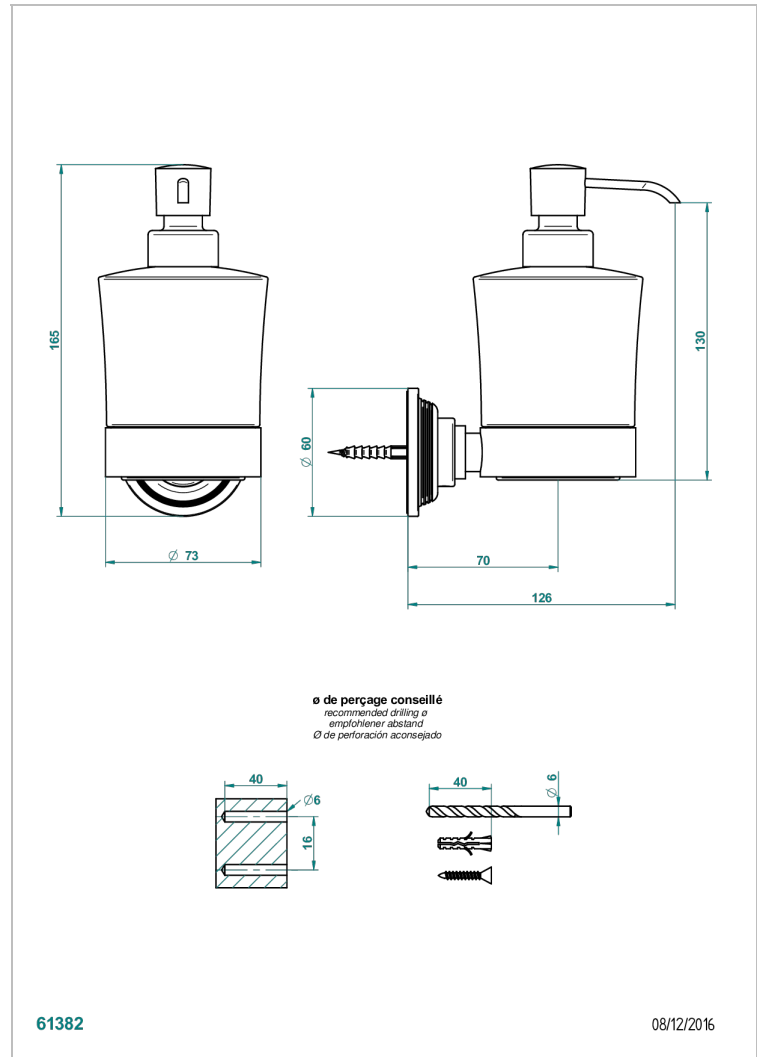

GRAND CENTRAL BLACK ONYX

U9M-613

Wall mounted liquid soap dispenser

THG[®]
PARIS

CHARACTERISTIC

- Grand central Black Onyx
- Wall mounted liquid soap dispenser

AVAILABLE FINITIONS

Antique nickel - H28
Black ceram - D30
Blush PVD - H62
Brass color PVD - H49
Brown bronze color PVD - F33
Gold color PVD - H52