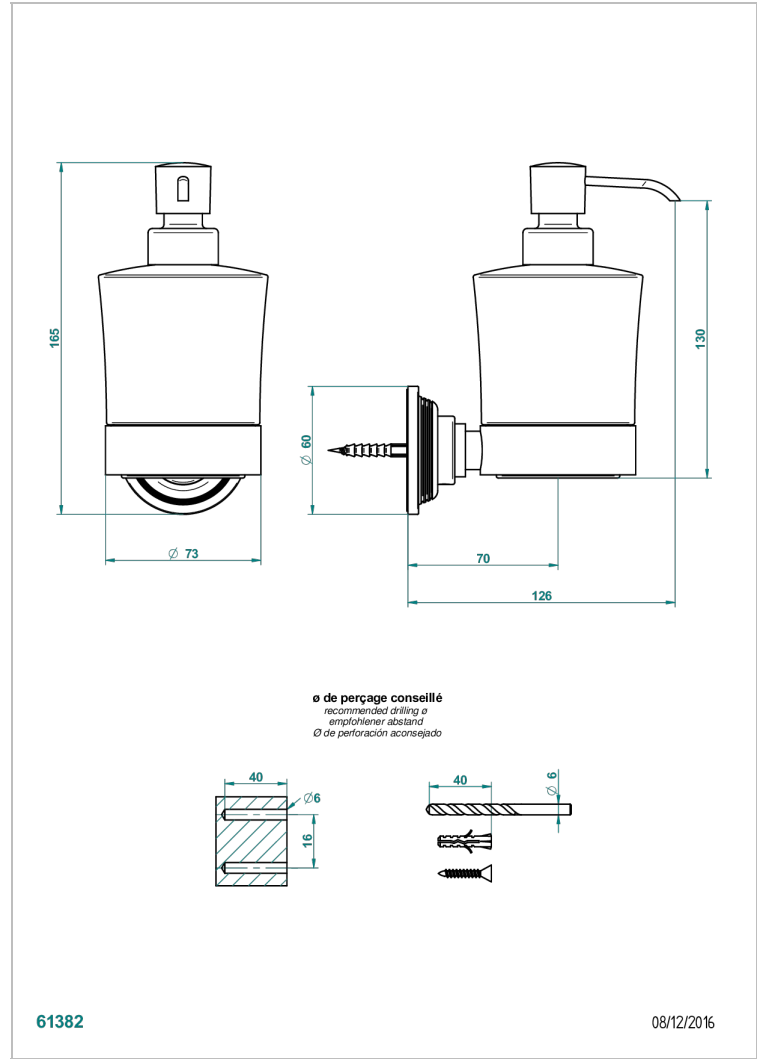

GRAND CENTRAL BLACK ONYX

U9M-613

壁挂式皂液器

THG[®]
PARIS

特色

- Grand central Black Onyx
- 壁挂式皂液器

可选饰面

Black ceram - D30
Blush PVD - H62
Graphite PVD - H64
Matt Umber PVD - H67
Matt blush PVD - H60
Matt graphite PVD - H65