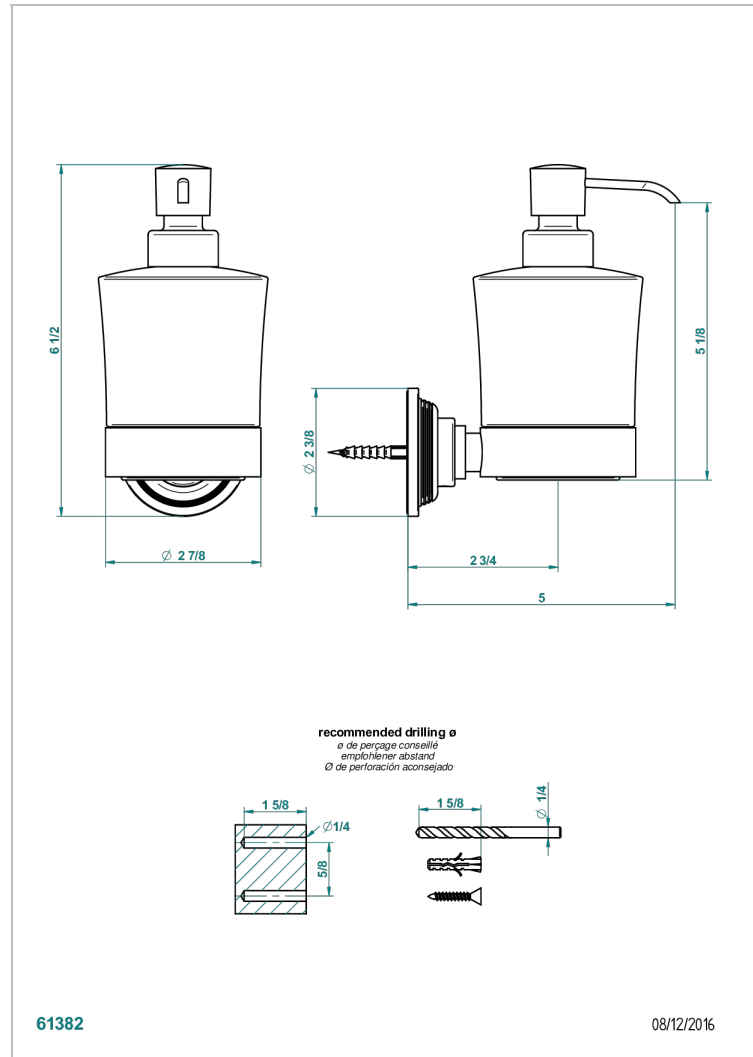

GRAND CENTRAL BLACK ONYX

U9M-613

Wall mounted liquid soap dispenser

THG[®]
PARIS

61382

08/12/2016

CHARACTERISTIC

- Grand central Black Onyx
- Wall mounted liquid soap dispenser