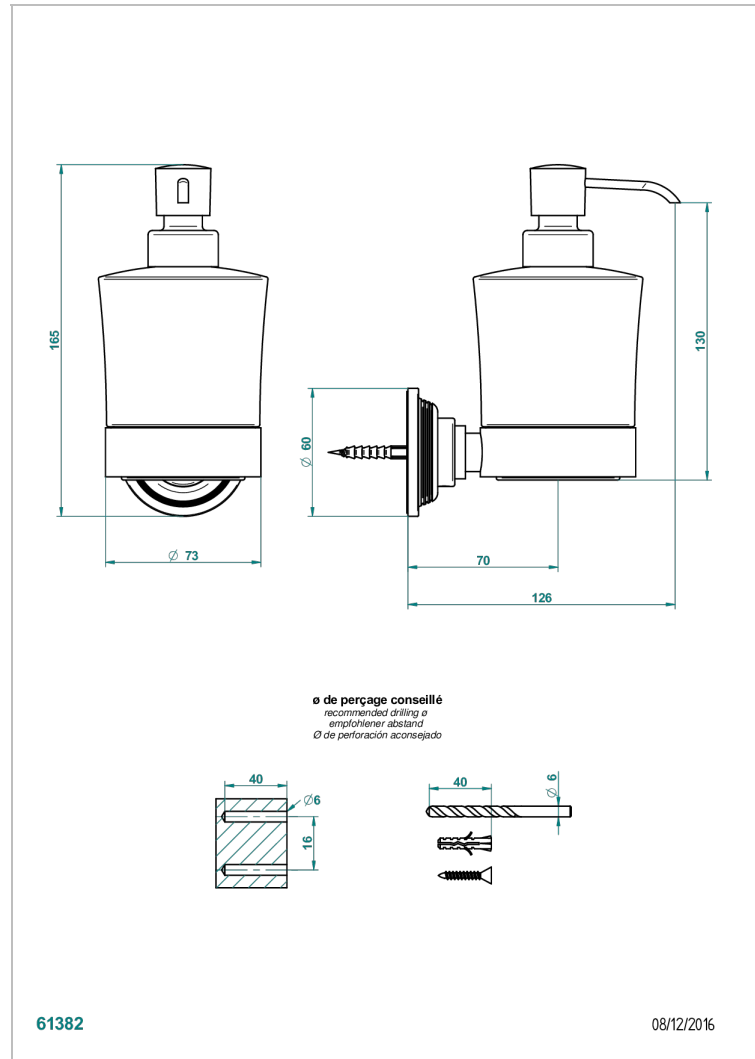

GRAND CENTRAL METAL WITH LEVER HANDLES

U9L-613

wall liquid soap dispenser

THG[®]
PARIS

CHARACTERISTIC

- Grand central Metal with lever handles
- wall liquid soap dispenser

AVAILABLE FINITIONS

Black ceram - D30
Blush PVD - H62
Brass color PVD - H49
Brown bronze color PVD - F33
Chrome polished - A02
Copper antique matt, coated - H07