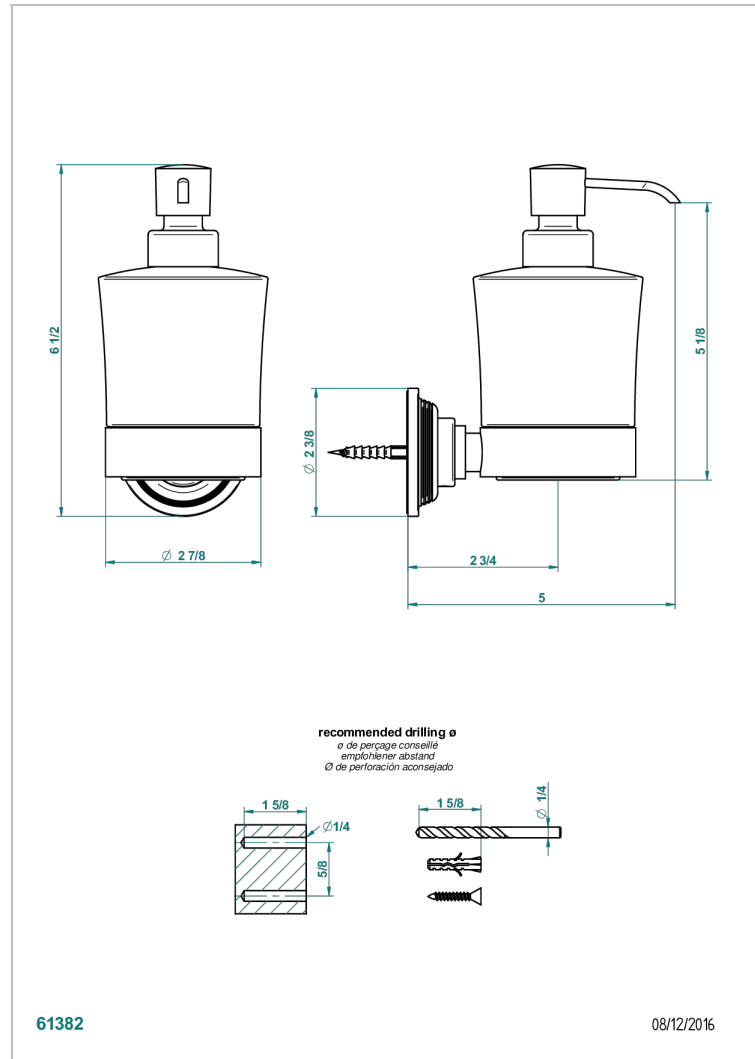

GRAND CENTRAL METAL WITH LEVER HANDLES

U9L-613

wall liquid soap dispenser

THG[®]
PARIS

CHARACTERISTIC

- Grand central Metal with lever handles
- wall liquid soap dispenser

AVAILABLE FINITIONS

Black ceram - D30
Blush PVD - H62
Brass color PVD - H49
Brown bronze color PVD - F33
Chrome polished - A02
Copper antique matt, coated - H07