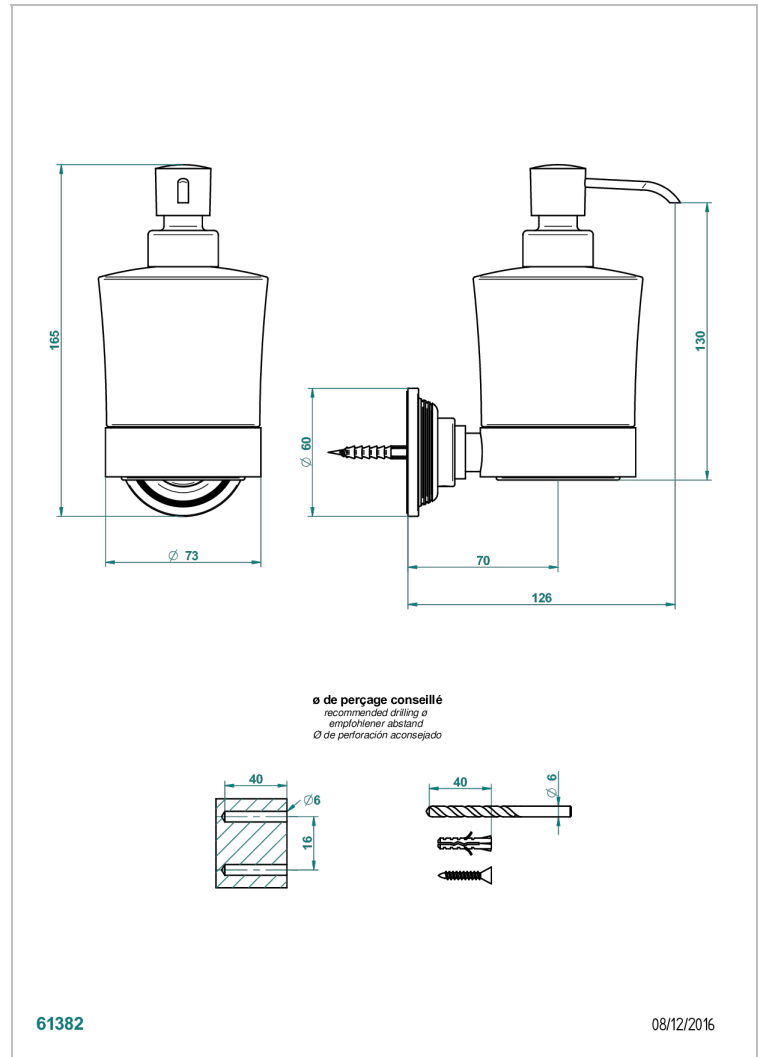

GRAND CENTRAL METAL

U9K-613

wall liquid soap dispenser

THG[®]
PARIS

CHARACTERISTIC

- Grand central Metal
- wall liquid soap dispenser

AVAILABLE FINITIONS

Black ceram - D30
Blush PVD - H62
Brass color PVD - H49
Brown bronze color PVD - F33
Chrome polished - A02
Copper antique matt, coated - H07