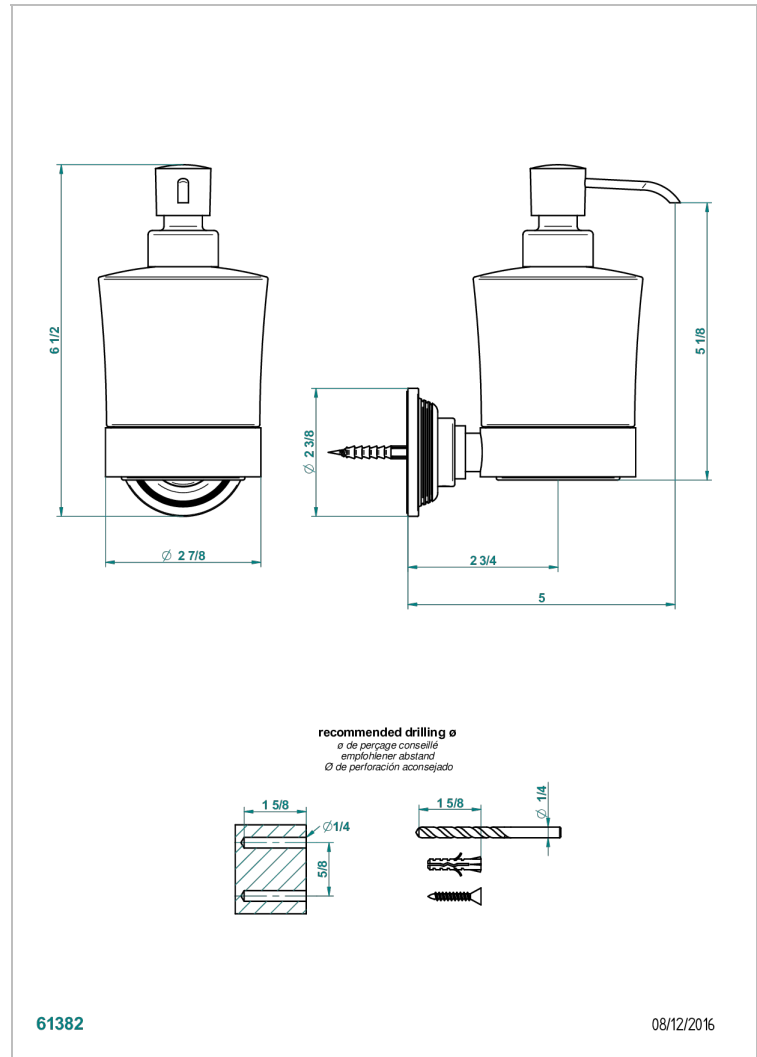

# GRAND CENTRAL METAL

U9K-613

wall liquid soap dispenser

THG<sup>®</sup>  
PARIS

61382

08/12/2016

## CHARACTERISTIC

- Grand central Metal
- wall liquid soap dispenser