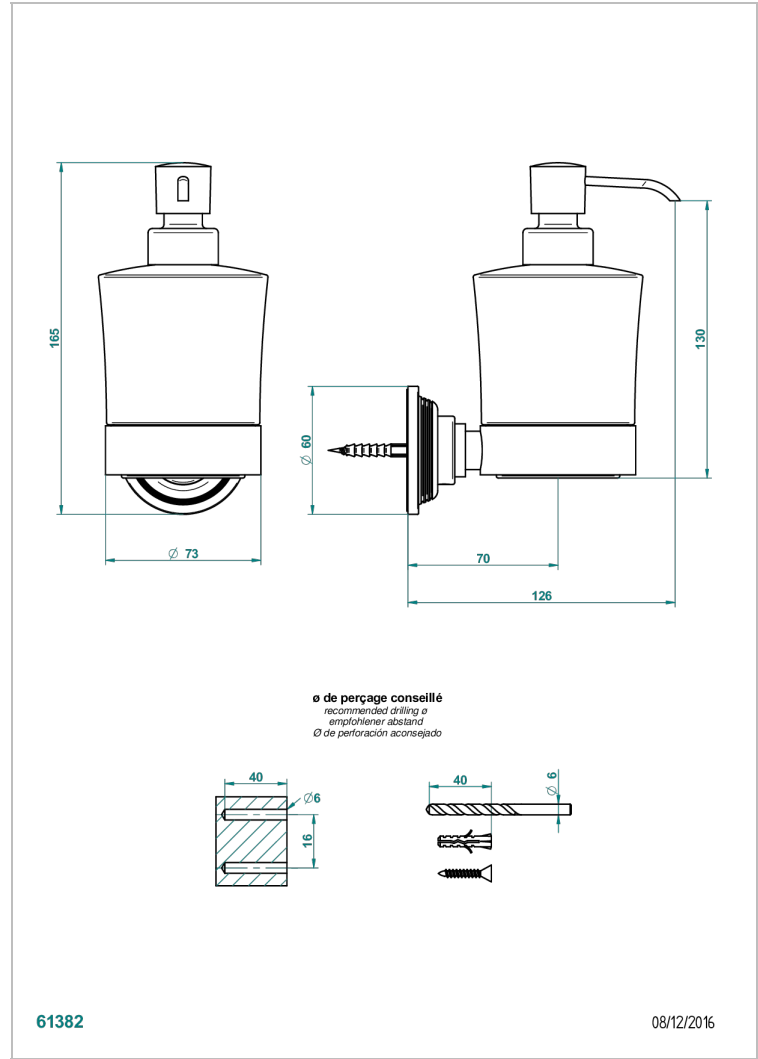

WEST COAST WHITE ONYX WITH LEVER HANDLES

U9H-613

wall liquid soap dispenser

THG[®]
PARIS

CHARACTERISTIC

- West Coast White Onyx with lever handles
- wall liquid soap dispenser

AVAILABLE FINITIONS

Black ceram - D30
Blush PVD - H62
Brass color PVD - H49
Brown bronze color PVD - F33
Chrome polished - A02
Copper antique matt, coated - H07