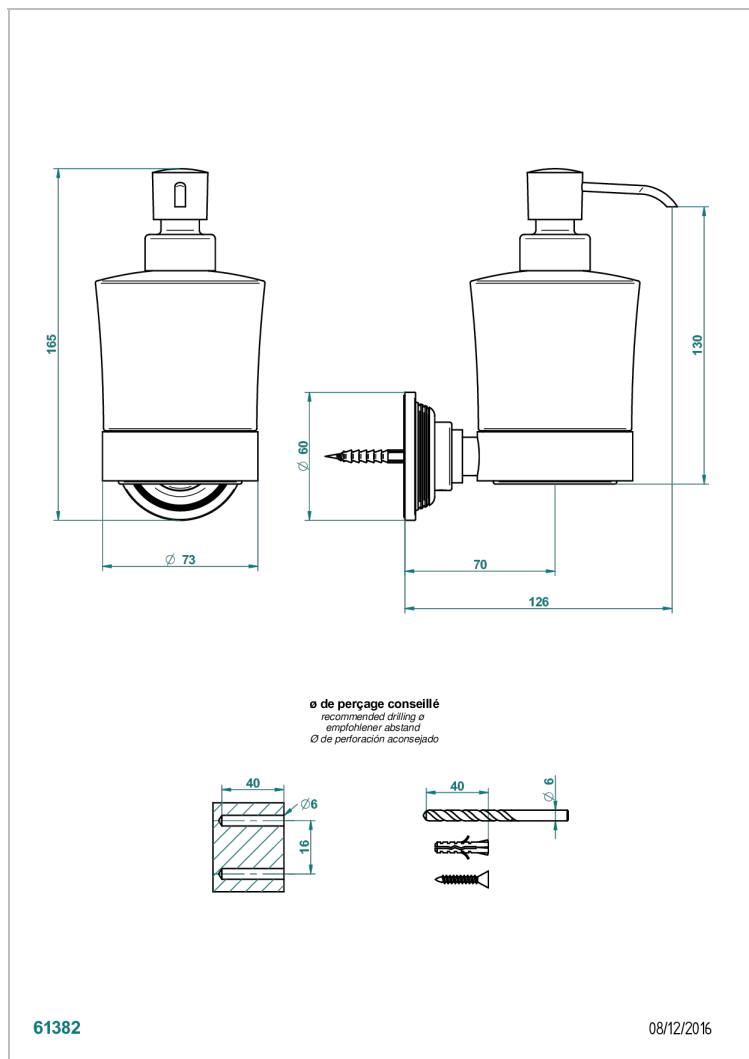

WEST COAST WHITE ONYX WITH LEVER HANDLES

U9H-613

Wall mounted liquid soap dispenser

CHARACTERISTIC

- West Coast White Onyx with lever handles
- Wall mounted liquid soap dispenser

AVAILABLE FINITIONS

Antique nickel - H28
Black ceram - D30
Blush PVD - H62
Brass color PVD - H49
Brown bronze color PVD - F33
Gold color PVD - H52