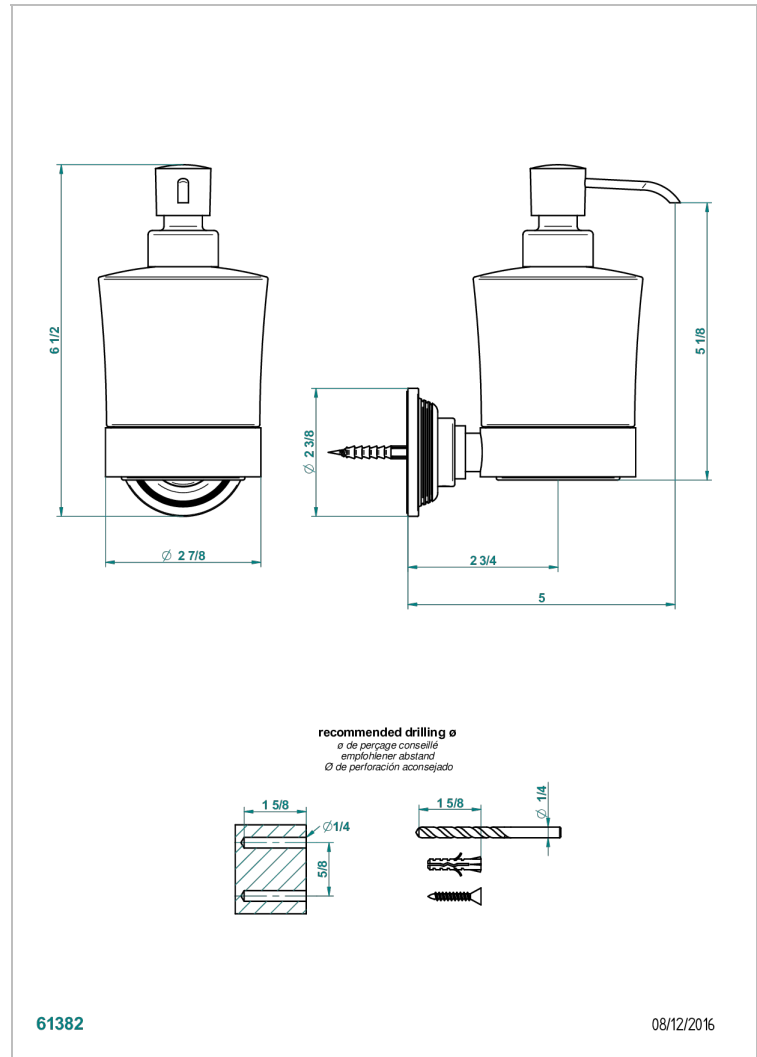

WEST COAST WHITE ONYX WITH LEVER HANDLES

U9H-613

Wall mounted liquid soap dispenser

CHARACTERISTIC

- West Coast White Onyx with lever handles
- Wall mounted liquid soap dispenser

AVAILABLE FINITIONS

Antique nickel - H28
Black ceram - D30
Blush PVD - H62
Brass color PVD - H49
Brown bronze color PVD - F33
Gold color PVD - H52