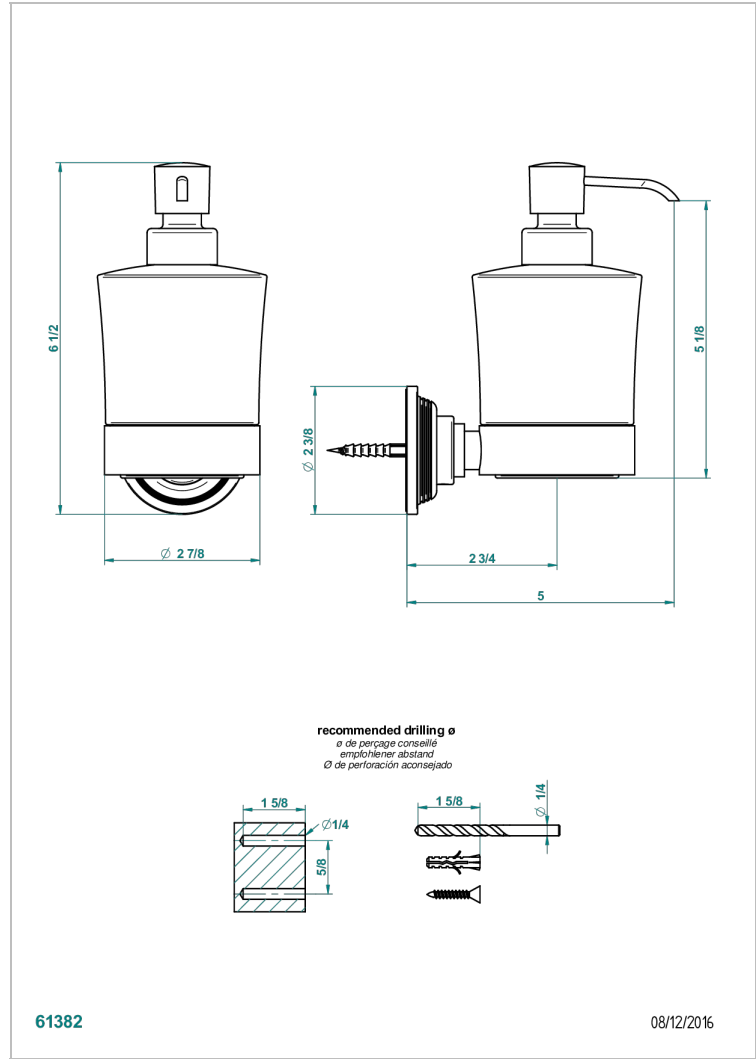

WEST COAST BLACK ONYX WITH LEVER HANDLES

U9F-613

wall liquid soap dispenser

CHARACTERISTIC

- West Coast Black Onyx with lever handles
- wall liquid soap dispenser

AVAILABLE FINITIONS

Black ceram - D30
 Blush PVD - H62
 Brass color PVD - H49
 Brown bronze color PVD - F33
 Chrome polished - A02
 Copper antique matt, coated - H07