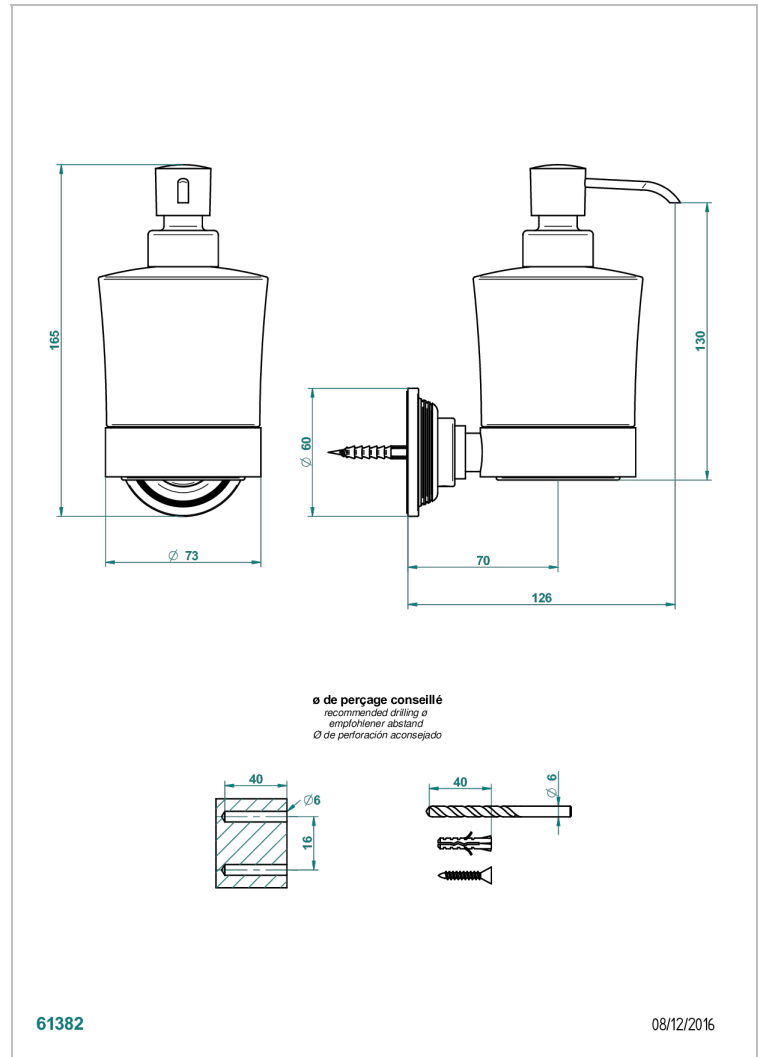

WEST COAST BLACK ONYX

U9E-613

wall liquid soap dispenser

THG[®]
PARIS

CHARACTERISTIC

- West Coast Black Onyx
- wall liquid soap dispenser

AVAILABLE FINITIONS

Black ceram - D30
Blush PVD - H62
Brass color PVD - H49
Brown bronze color PVD - F33
Chrome polished - A02
Copper antique matt, coated - H07