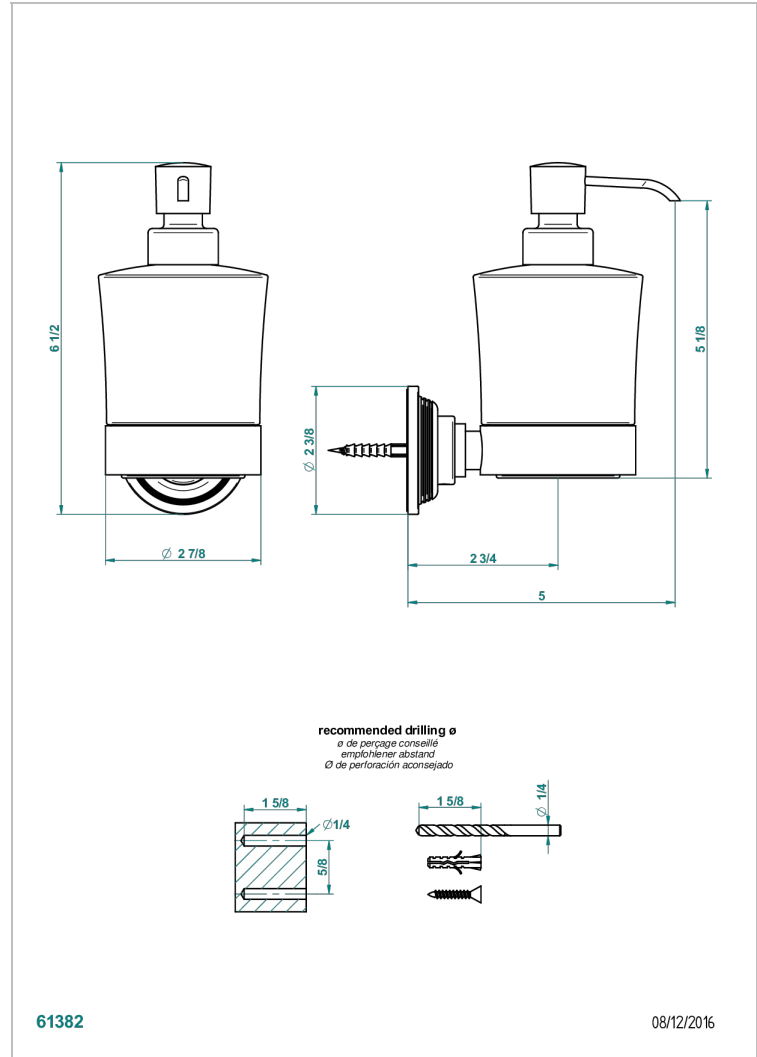

WEST COAST BLACK ONYX

U9E-613

wall liquid soap dispenser

THG[®]
PARIS

CHARACTERISTIC

- West Coast Black Onyx
- wall liquid soap dispenser

AVAILABLE FINITIONS

Black ceram - D30
Blush PVD - H62
Brass color PVD - H49
Brown bronze color PVD - F33
Chrome polished - A02
Copper antique matt, coated - H07