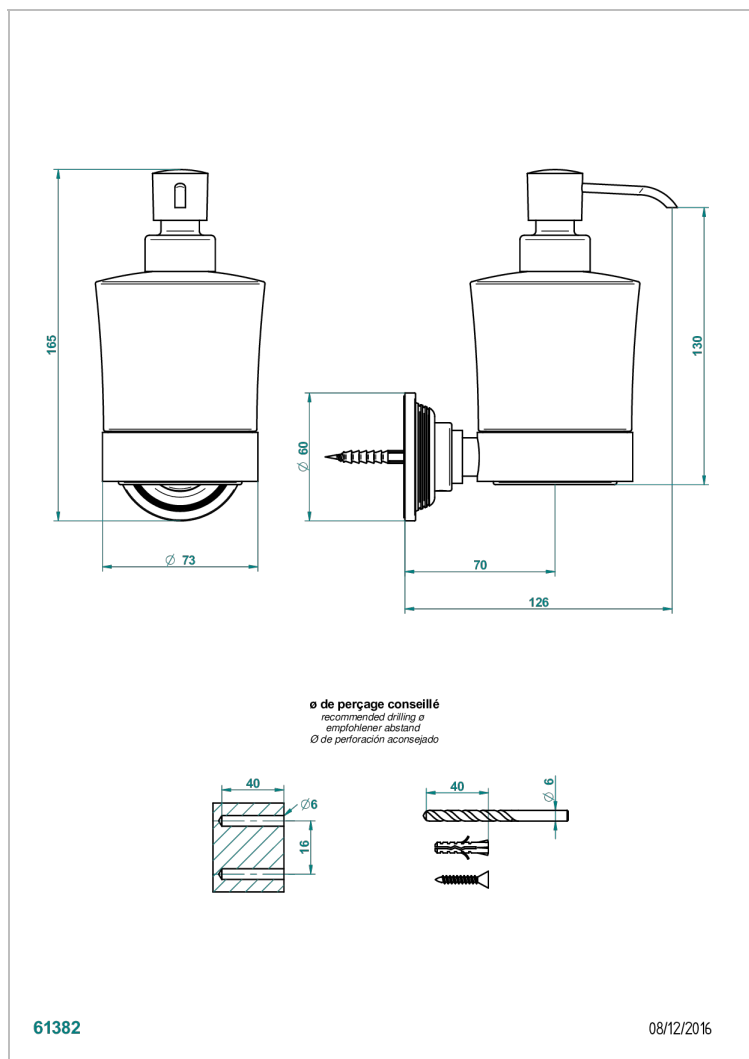

# WEST COAST WITH GUILLOCHE DECOR WITH LEVER HANDLES

U9D-613

wall liquid soap dispenser

## CHARACTERISTIC

- West coast with Guilloché decor with lever handles
- wall liquid soap dispenser