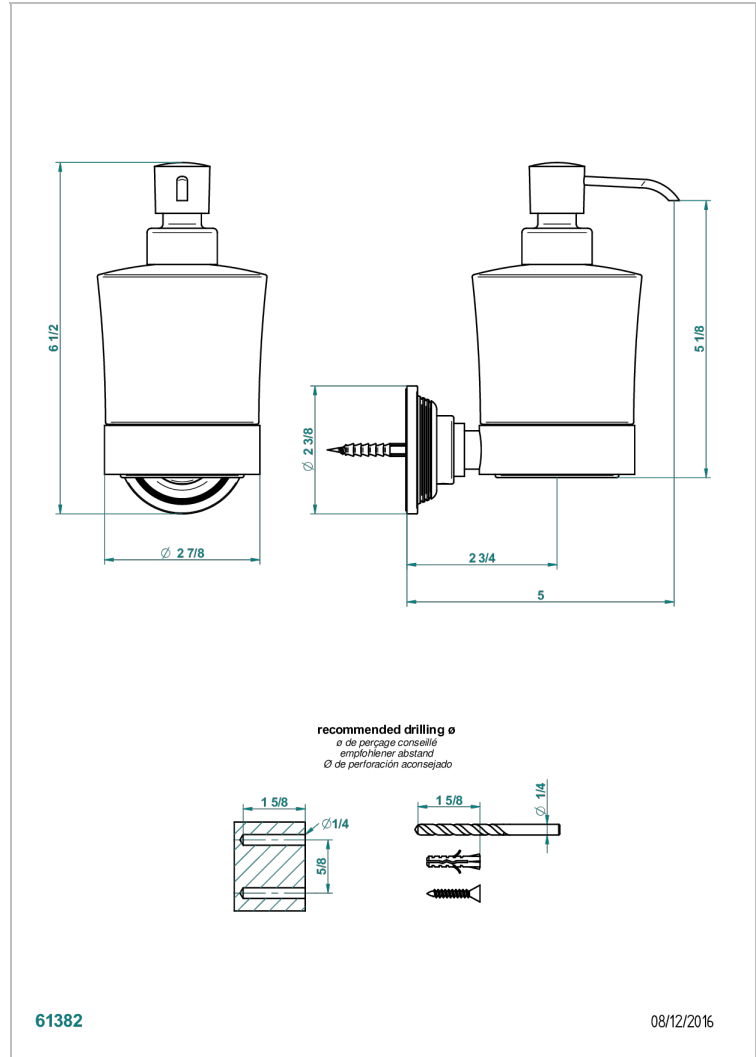

WEST COAST WITH GUILLOCHE DECOR WITH LEVER HANDLES

U9D-613

wall liquid soap dispenser

61382

08/12/2016

CHARACTERISTIC

- West coast with Guilloché decor with lever handles
- wall liquid soap dispenser

AVAILABLE FINITIONS