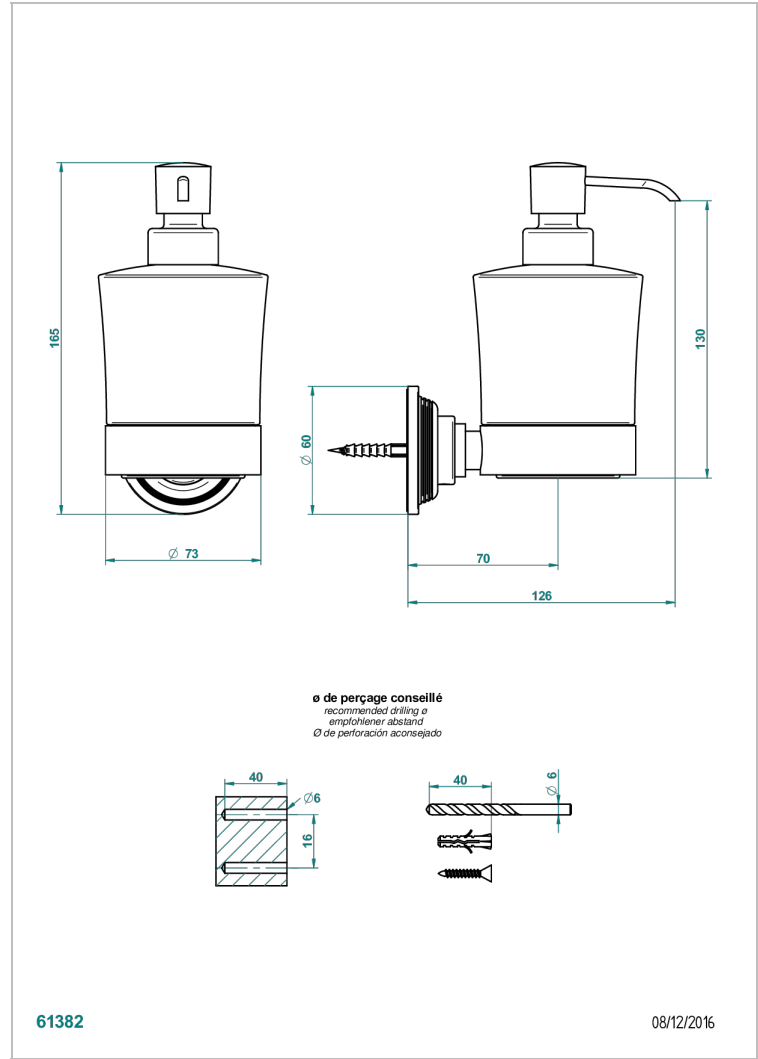

WEST COAST WITH GUILLOCHE DECOR

U9C-613

wall liquid soap dispenser

THG[®]
PARIS

CHARACTERISTIC

- West coast with Guilloché decor
- wall liquid soap dispenser

AVAILABLE FINITIONS

Black ceram - D30
Blush PVD - H62
Brass color PVD - H49
Brown bronze color PVD - F33
Chrome polished - A02
Copper antique matt, coated - H07