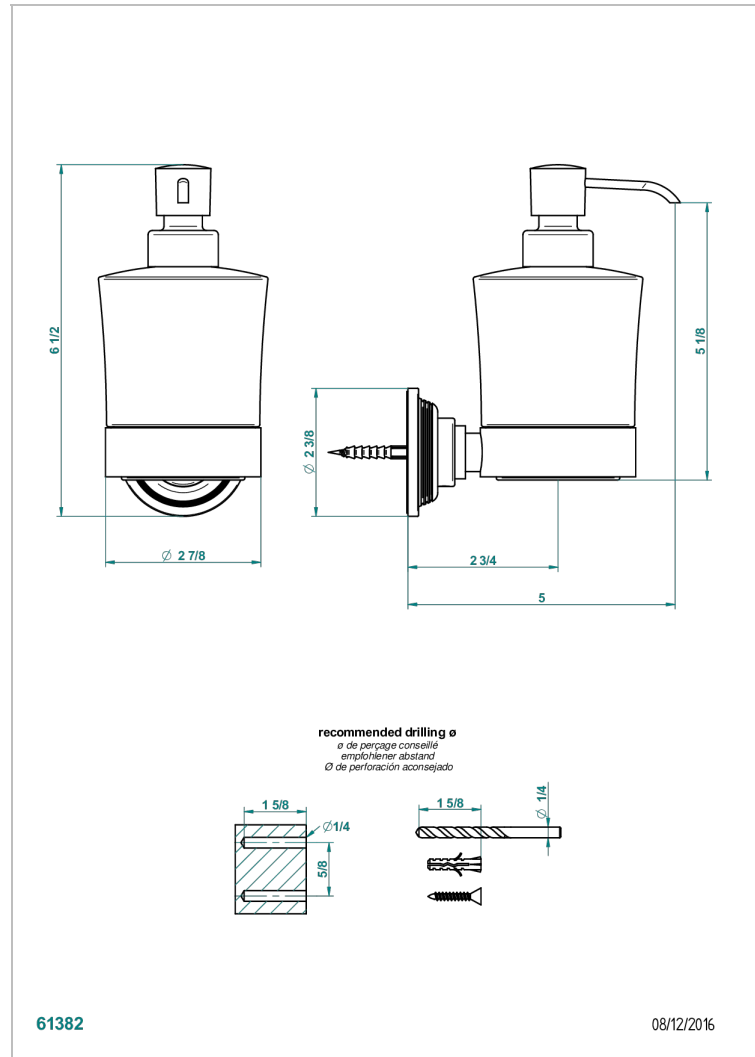

## CHARACTERISTIC

- West coast with Guilloché decor
- wall liquid soap dispenser