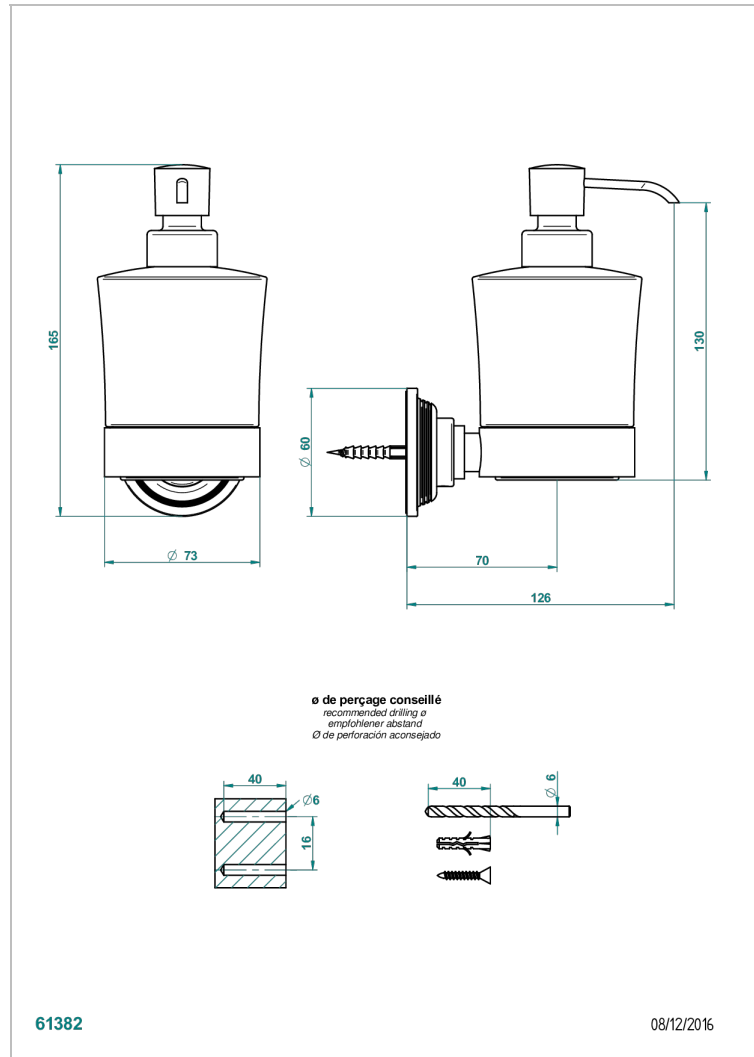

WEST COAST METAL WITH LEVER HANDLES

U9B-613

wall liquid soap dispenser

THG[®]
PARIS

CHARACTERISTIC

- West Coast Metal with lever handles
- wall liquid soap dispenser

AVAILABLE FINITIONS

Black ceram - D30
Blush PVD - H62
Brass color PVD - H49
Brown bronze color PVD - F33
Chrome polished - A02
Copper antique matt, coated - H07