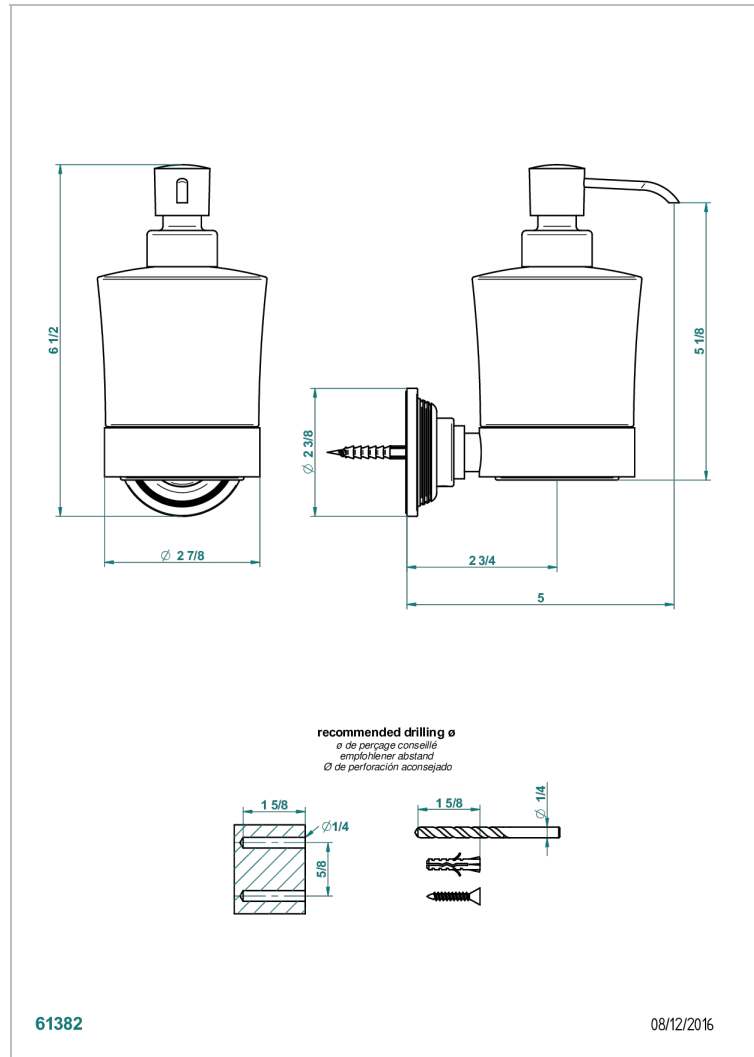

## CHARACTERISTIC

- West Coast Metal with lever handles
- wall liquid soap dispenser