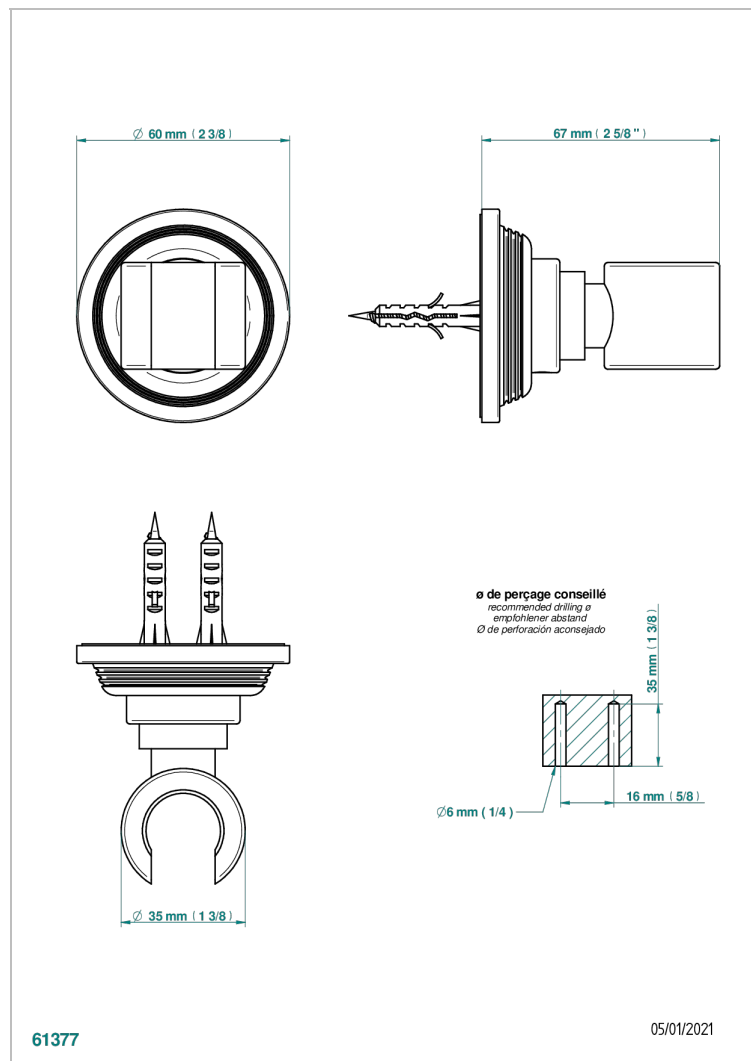

GRAND CENTRAL WHITE ONYX WITH LEVER HANDLES

U9S-53F

Wall mounted fixed support bracket for handshower

61377

05/01/2021

CHARACTERISTIC

- Grand central White Onyx with lever handles
- Wall mounted fixed support bracket for handshower