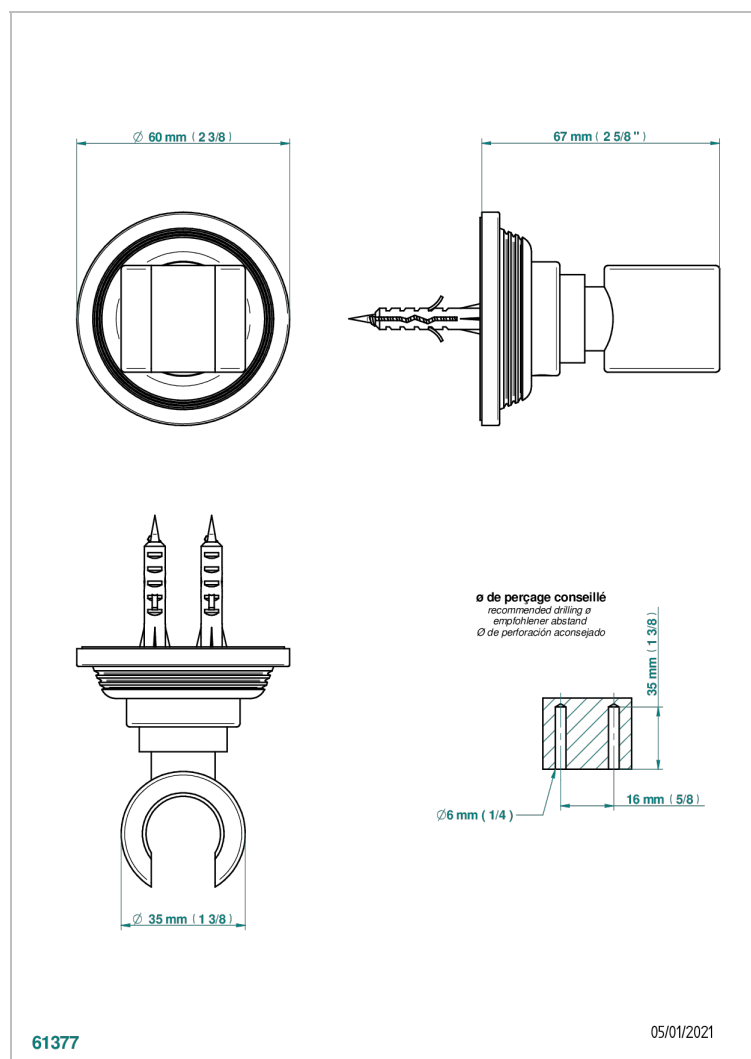

GRAND CENTRAL WHITE ONYX

U9R-53F

Wall mounted fixed support bracket for handshower

THG[®]
PARIS

61377

05/01/2021

CHARACTERISTIC

- Grand central White Onyx
- Wall mounted fixed support bracket for handshower