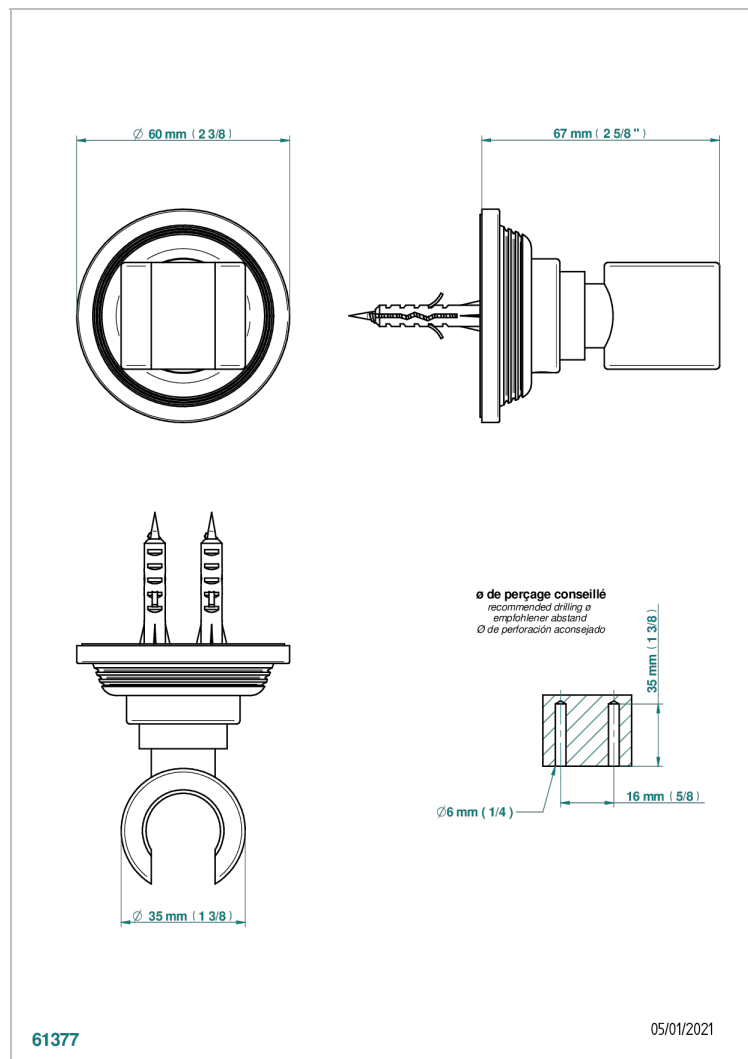

GRAND CENTRAL BLACK ONYX WITH LEVER HANDLES

U9N-53F

Wall mounted fixed support bracket for handshower

CHARACTERISTIC

- Grand central Black Onyx with lever handles
- Wall mounted fixed support bracket for handshower