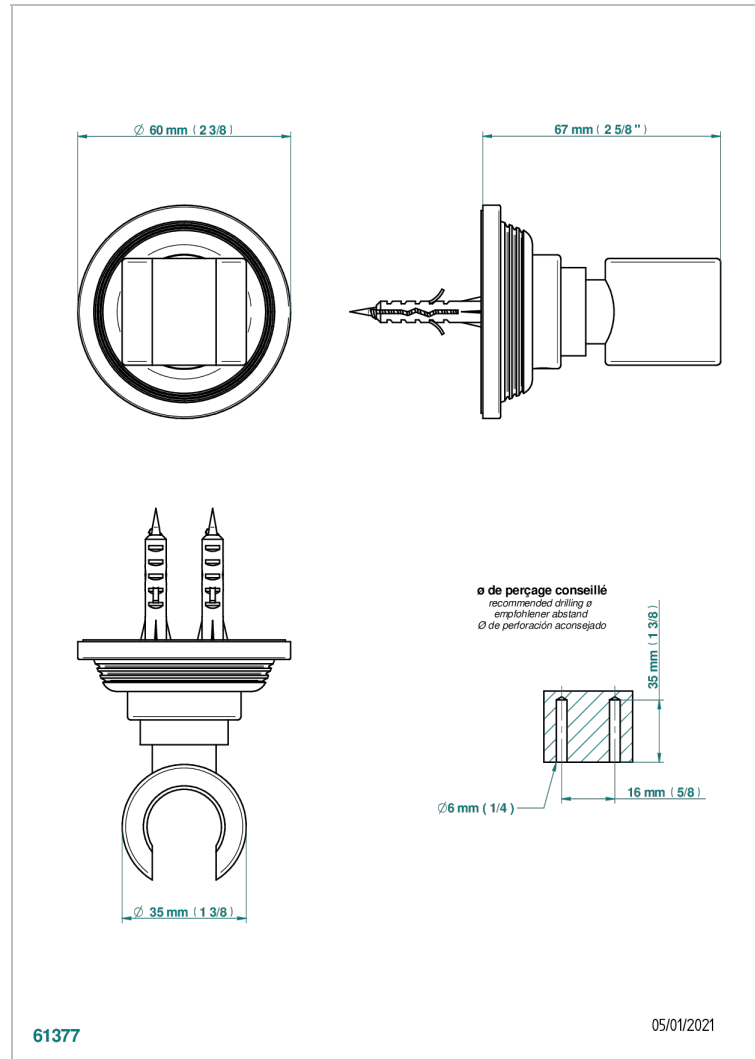

# GRAND CENTRAL BLACK ONYX

U9M-53F

Wall mounted fixed support bracket for handshower

THG<sup>®</sup>  
PARIS

61377

05/01/2021

## CHARACTERISTIC

- Grand central Black Onyx
- Wall mounted fixed support bracket for handshower