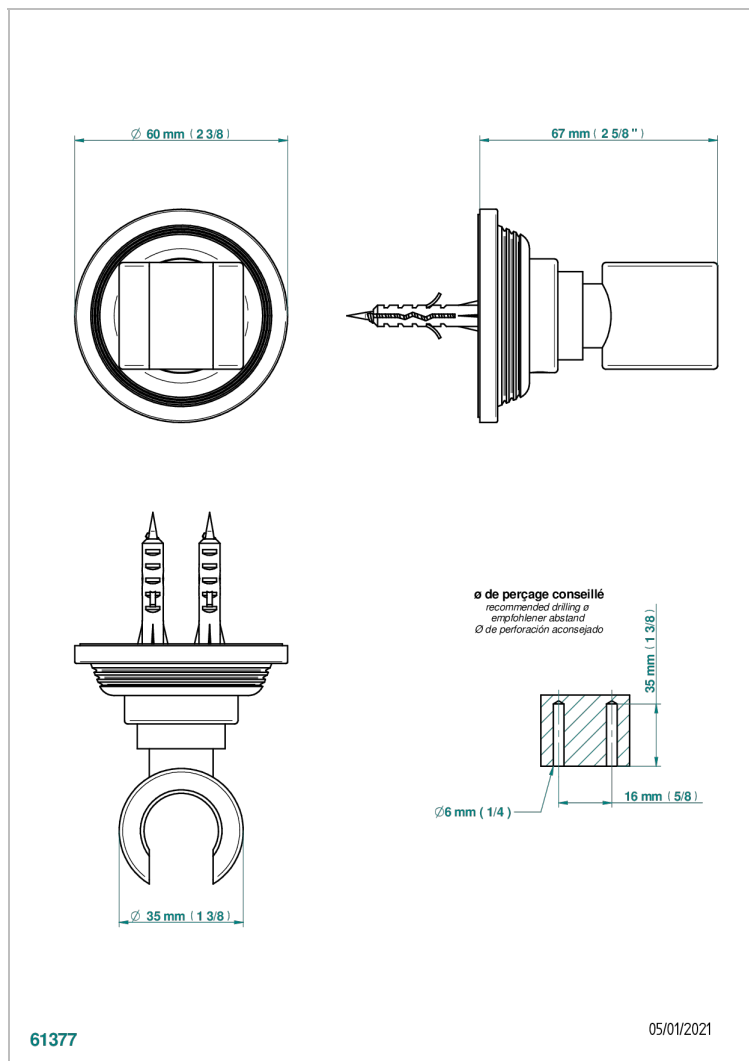

GRAND CENTRAL METAL WITH LEVER HANDLES

U9L-53F

Wall mounted fixed support bracket for handshower

CHARACTERISTIC

- Grand central Metal with lever handles
- Wall mounted fixed support bracket for handshower