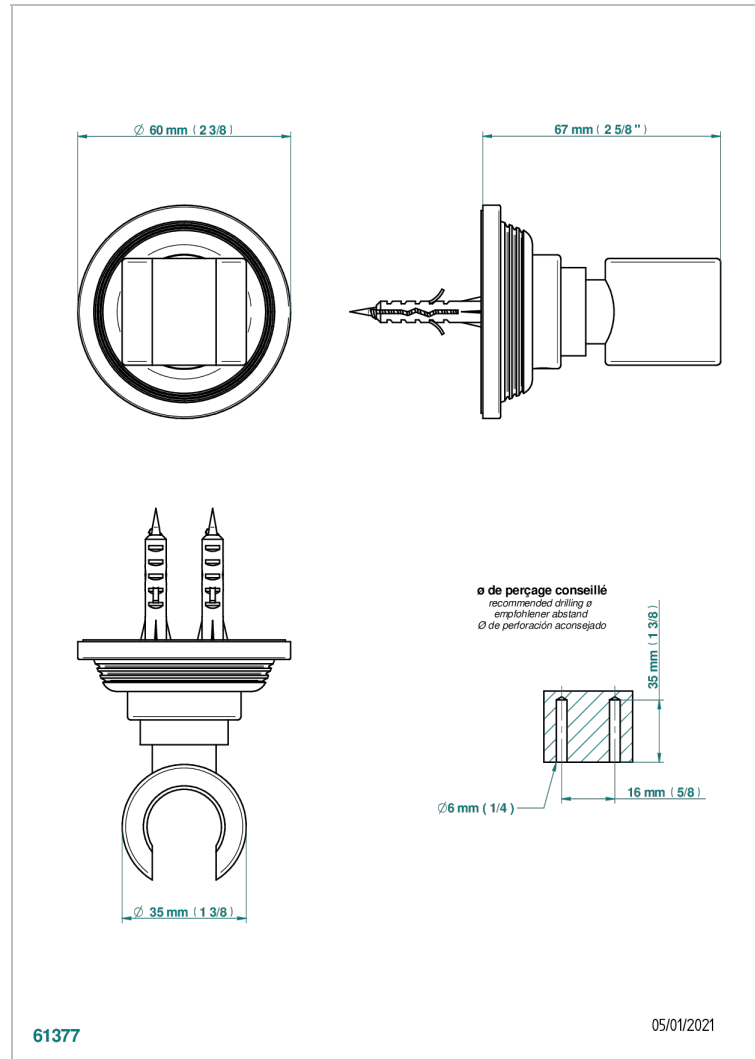

GRAND CENTRAL METAL

U9K-53F

Wall mounted fixed support bracket for handshower

THG[®]
PARIS

61377

05/01/2021

CHARACTERISTIC

- Grand central Metal
- Wall mounted fixed support bracket for handshower