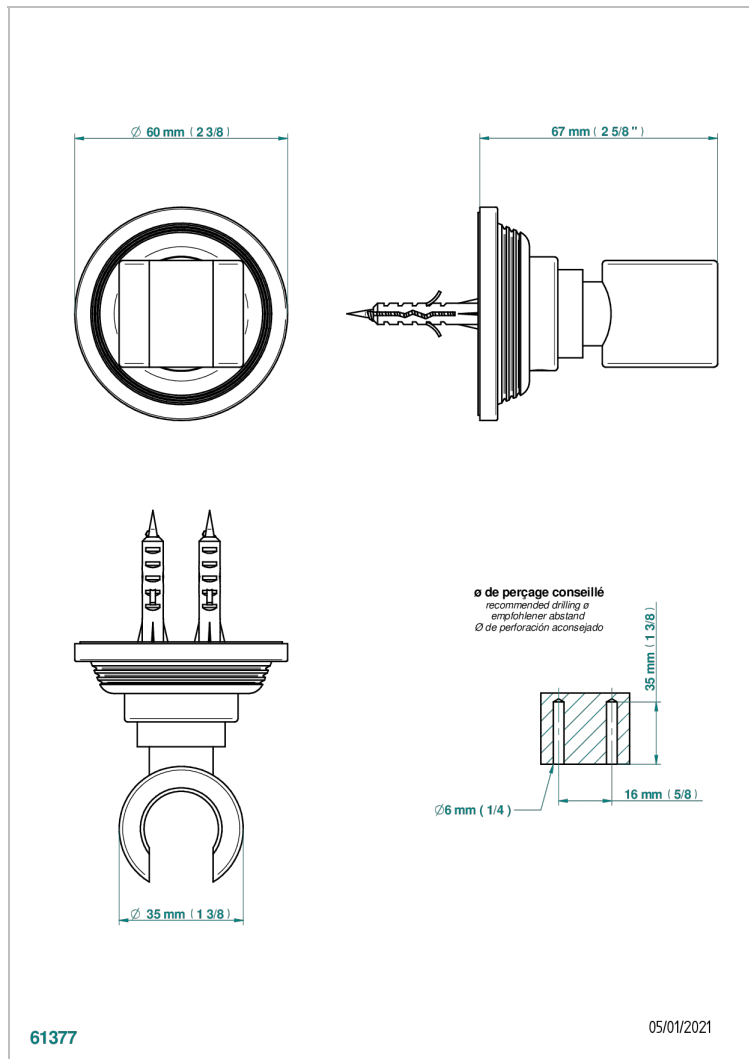

WEST COAST WHITE ONYX WITH LEVER HANDLES

U9H-53F

Wall mounted fixed support bracket for handshower

61377

05/01/2021

CHARACTERISTIC

- West Coast White Onyx with lever handles
- Wall mounted fixed support bracket for handshower