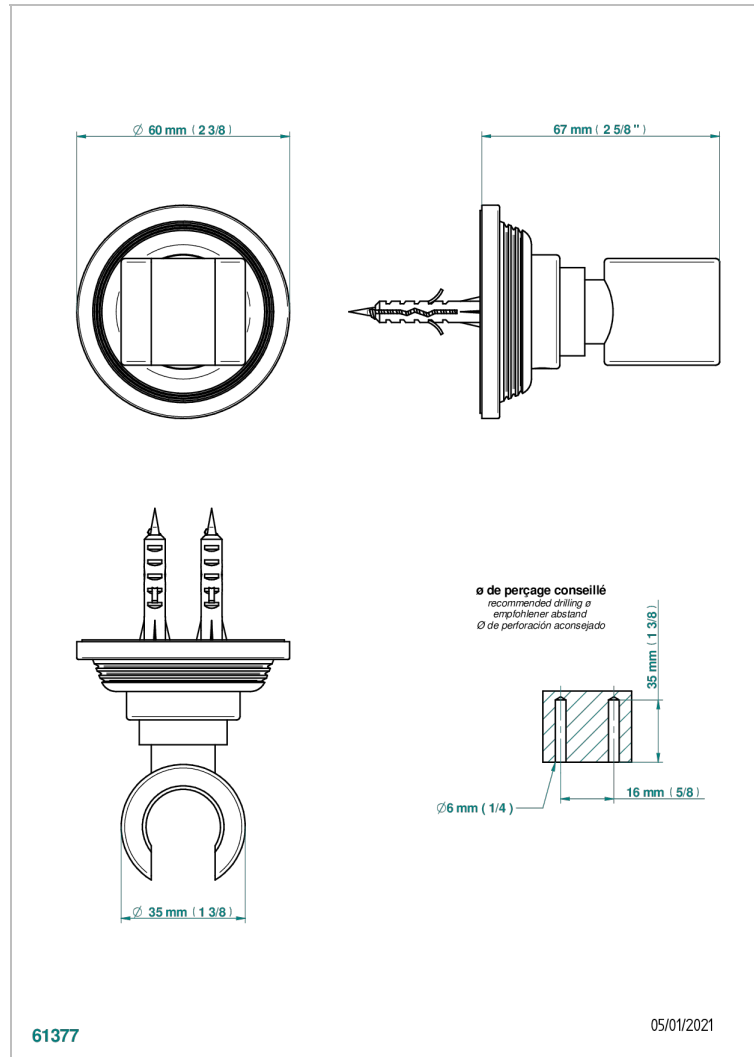

# WEST COAST WHITE ONYX

U9G-53F

Wall mounted fixed support bracket for handshower

THG<sup>®</sup>  
PARIS

## CHARACTERISTIC

- West Coast White Onyx
- Wall mounted fixed support bracket for handshower