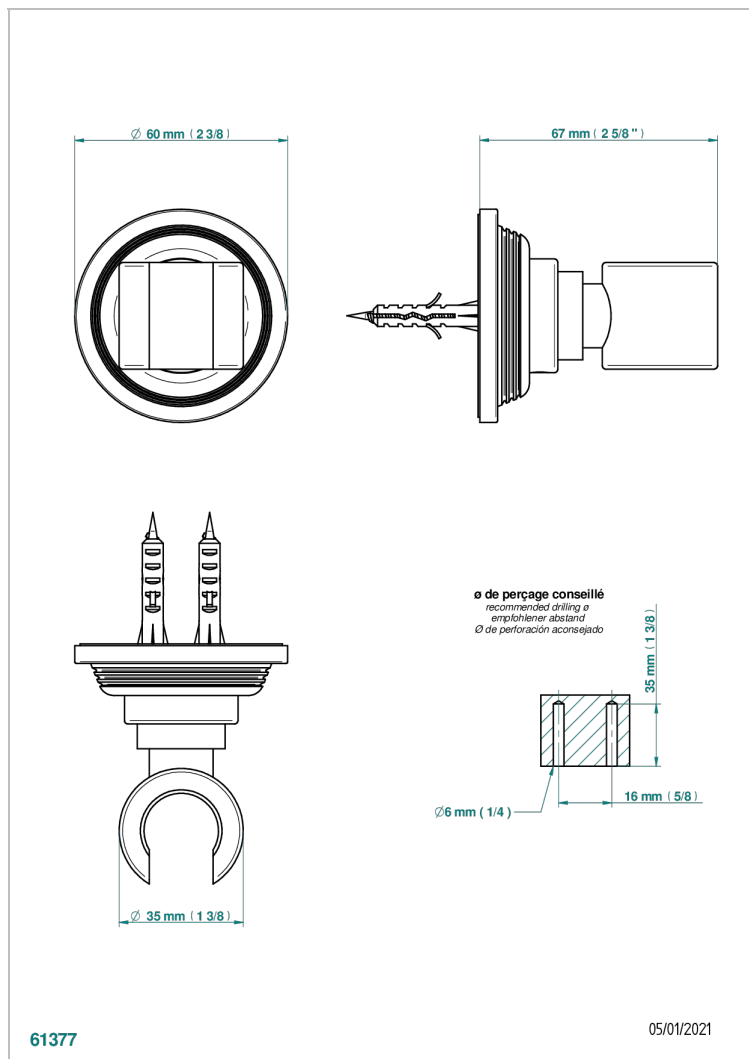

WEST COAST BLACK ONYX WITH LEVER HANDLES

U9F-53F

Wall mounted fixed support bracket for handshower

61377

05/01/2021

CHARACTERISTIC

- West Coast Black Onyx with lever handles
- Wall mounted fixed support bracket for handshower