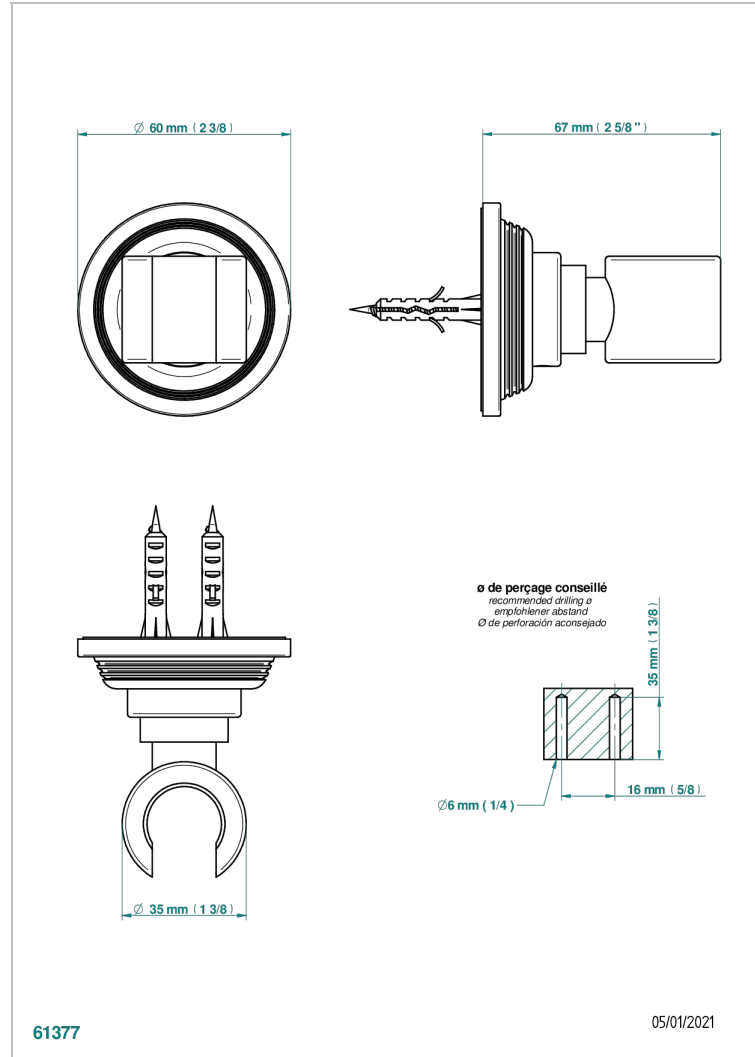

# WEST COAST WITH GUILLOCHE DECOR WITH LEVER HANDLES

U9D-53F

Wall mounted fixed support bracket for handshower

## CHARACTERISTIC

- West coast with Guilloché decor with lever handles
- Wall mounted fixed support bracket for handshower