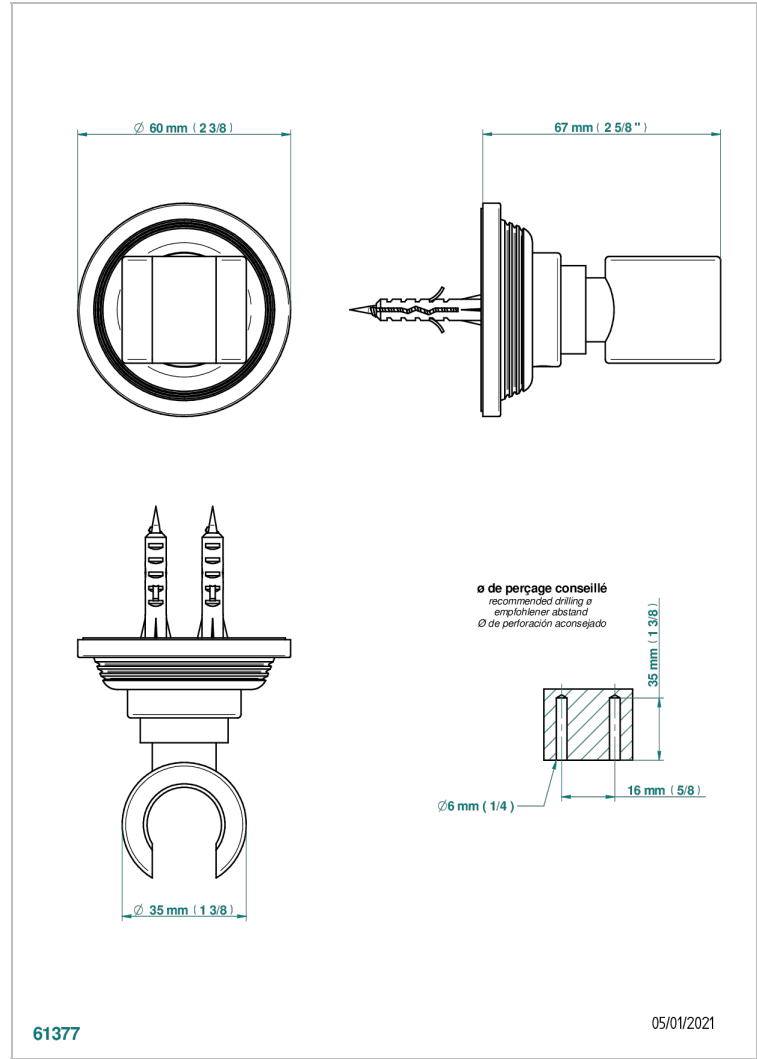

WEST COAST WITH GUILLOCHE DECOR

U9C-53F

Wall mounted fixed support bracket for handshower

61377

05/01/2021

CHARACTERISTIC

- West coast with Guilloché decor
- Wall mounted fixed support bracket for handshower