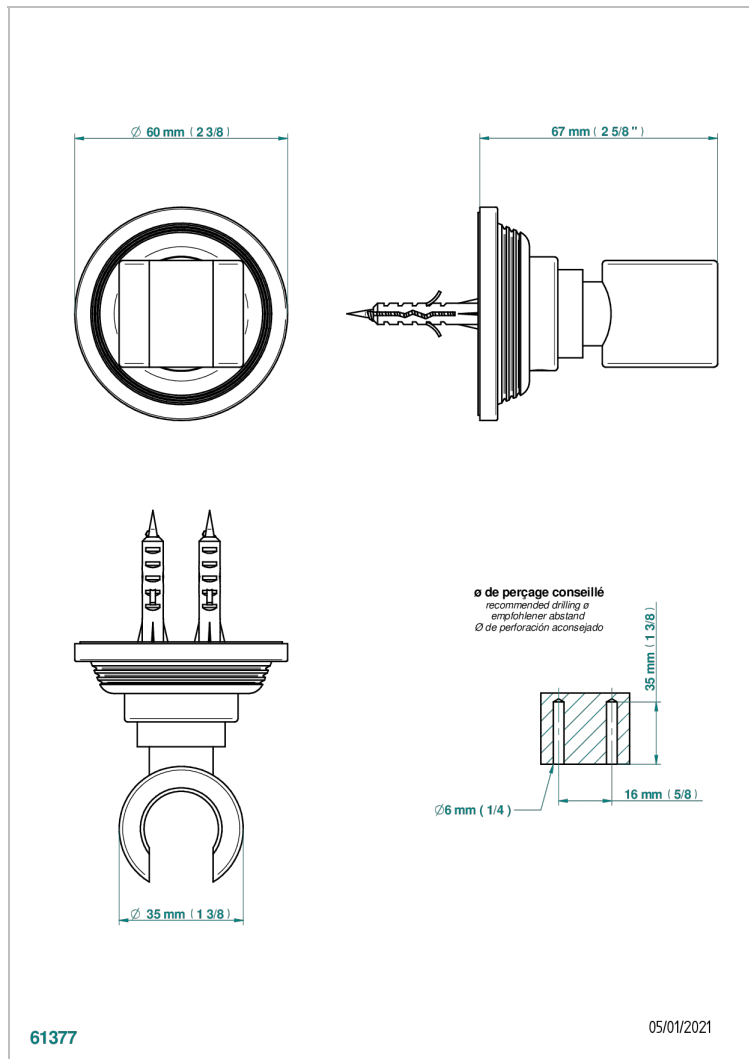

WEST COAST METAL WITH LEVER HANDLES

U9B-53F

Wall mounted fixed support bracket for handshower

61377

05/01/2021

CHARACTERISTIC

- West Coast Metal with lever handles
- Wall mounted fixed support bracket for handshower