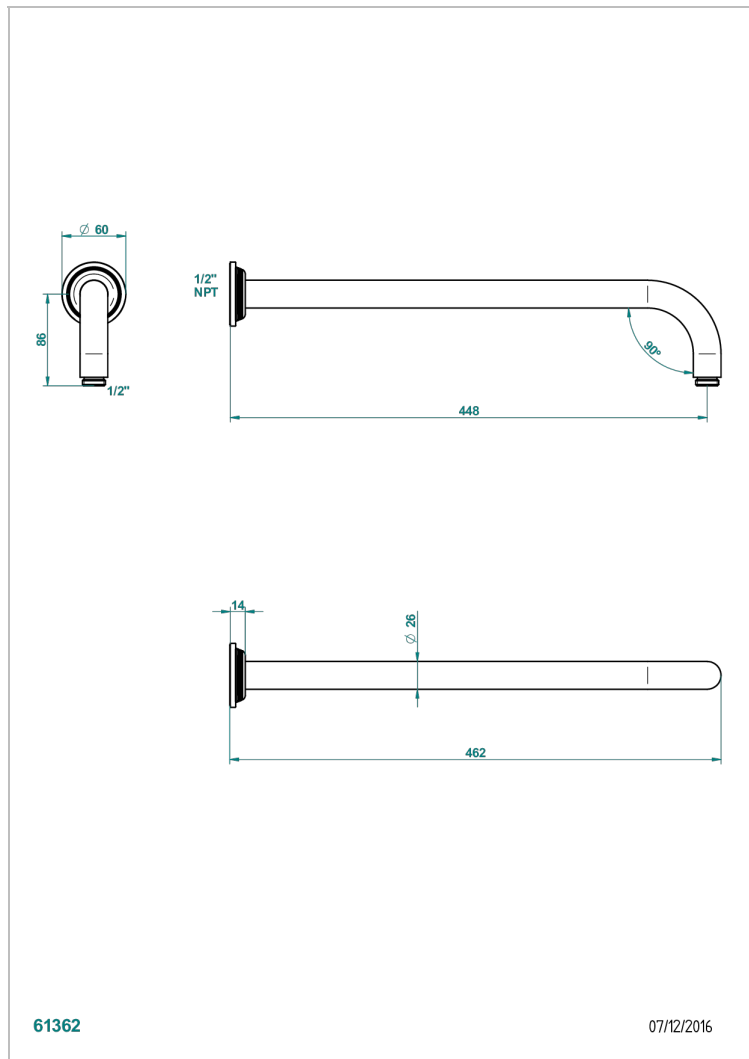

# GRAND CENTRAL WHITE ONYX WITH LEVER HANDLES

U9S-84L/US

Horizontal shower arm, 90°, lg: 17"

61362

07/12/2016

## CHARACTERISTIC

- Grand central White Onyx with lever handles
- Horizontal shower arm, 90°, lg: 17"