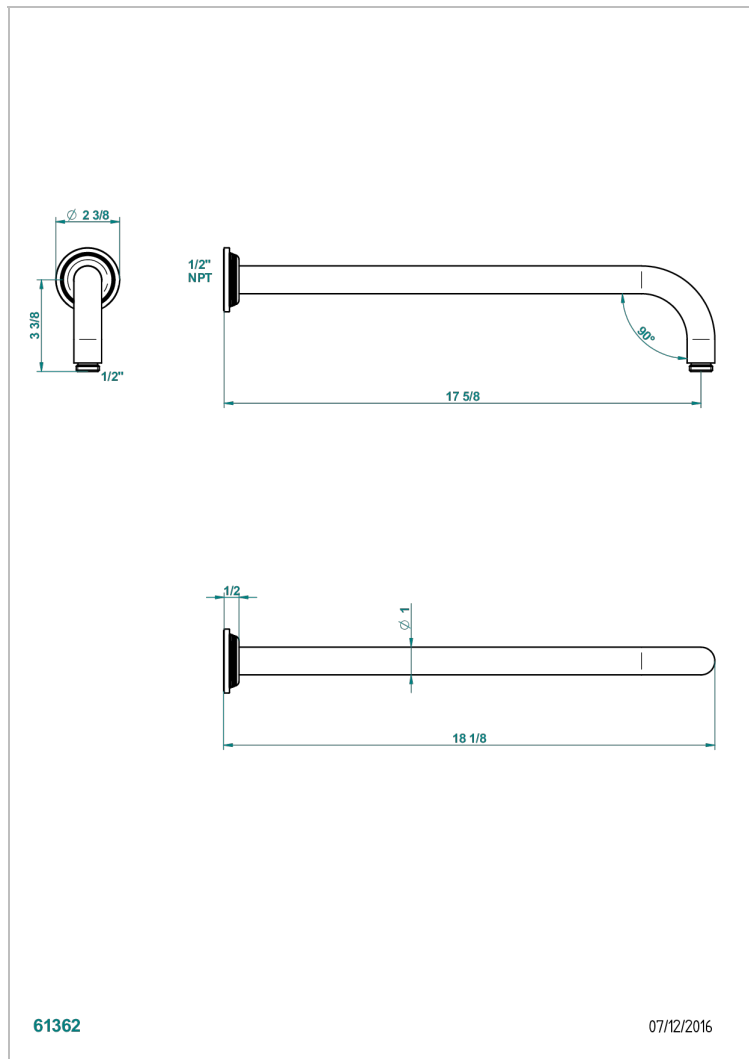

GRAND CENTRAL WHITE ONYX WITH LEVER HANDLES

U9S-84L/US

Horizontal shower arm, 90°, lg: 17"

CHARACTERISTIC

- Grand central White Onyx with lever handles
- Horizontal shower arm, 90°, lg: 17"

AVAILABLE FINITIONS