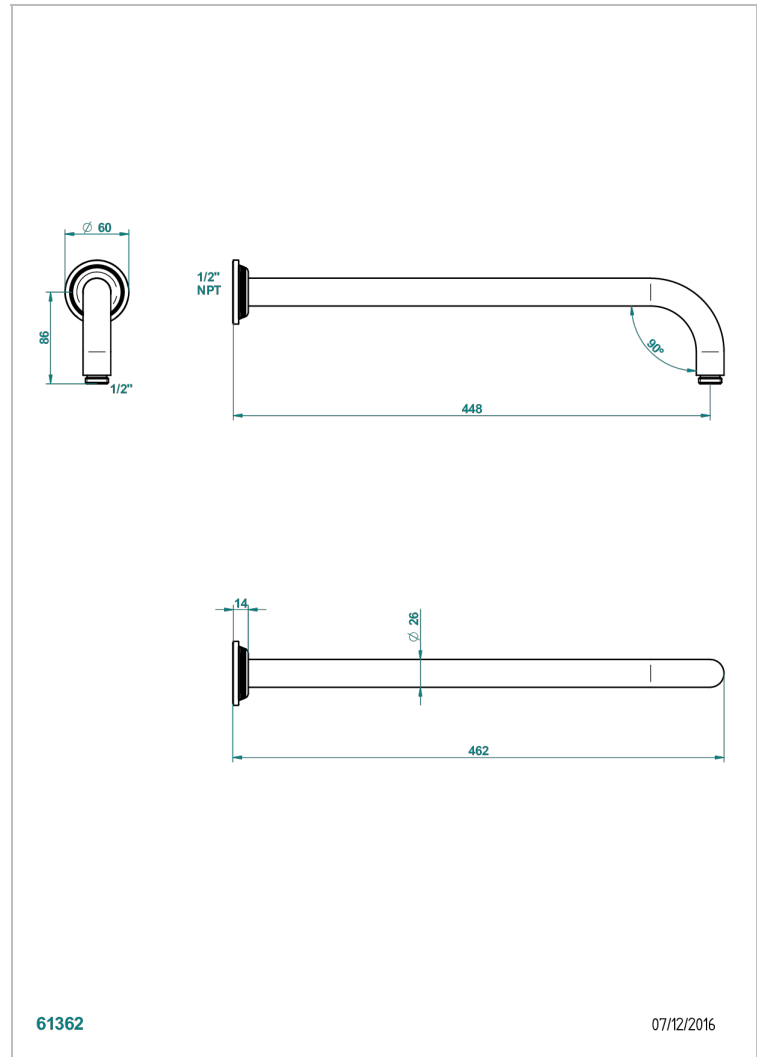

GRAND CENTRAL BLACK ONYX WITH LEVER HANDLES

U9N-84L/US

Horizontal shower arm, 90°, lg: 17"

CHARACTERISTIC

- Grand central Black Onyx with lever handles
- Horizontal shower arm, 90°, lg: 17"

AVAILABLE FINITIONS