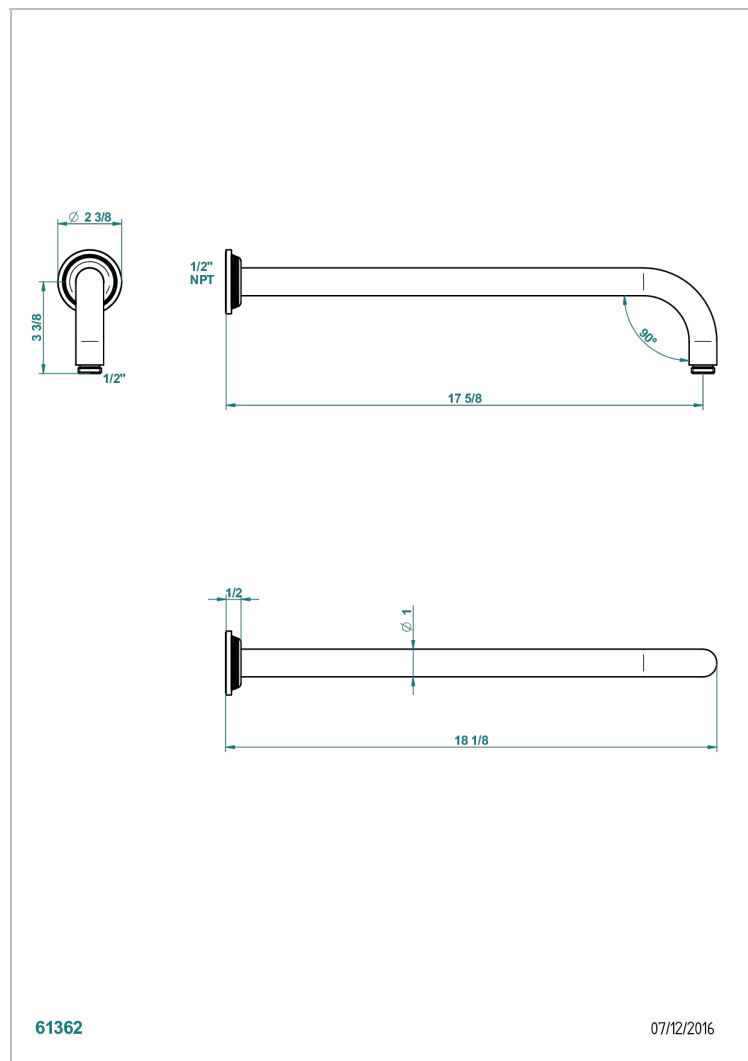

# GRAND CENTRAL BLACK ONYX WITH LEVER HANDLES

U9N-84L/US

Horizontal shower arm, 90°, lg: 17"

61362

07/12/2016

## CHARACTERISTIC

- Grand central Black Onyx with lever handles
- Horizontal shower arm, 90°, lg: 17"