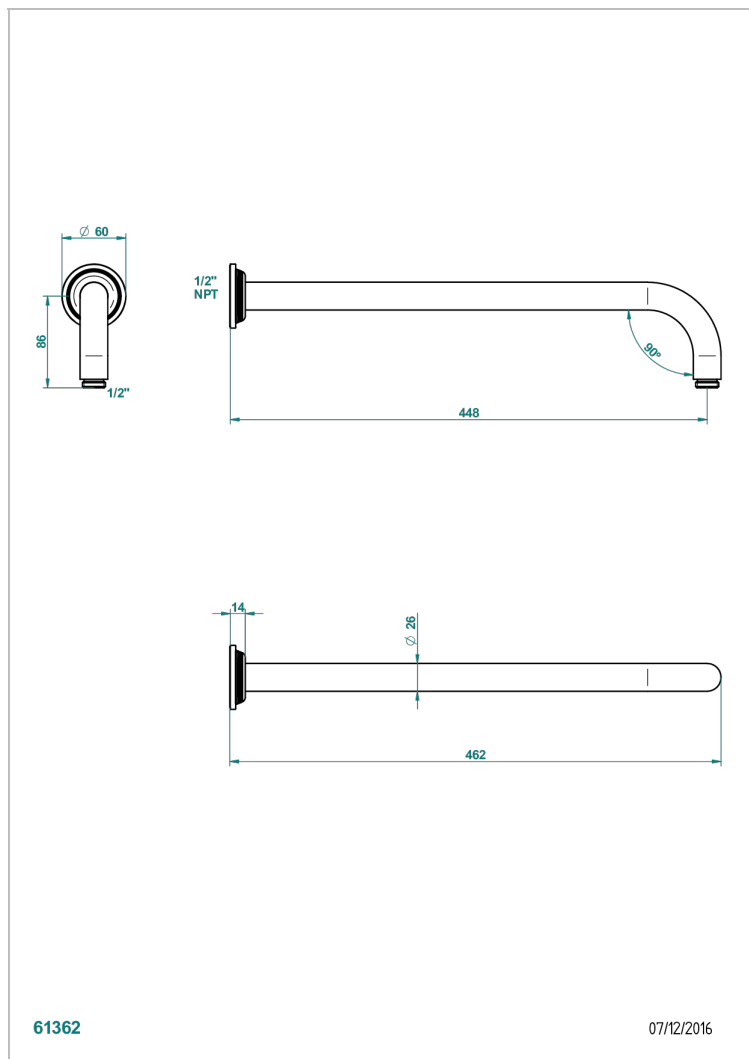

GRAND CENTRAL BLACK ONYX

U9M-84L/US

Horizontal shower arm, 90°, lg: 17"

THG[®]
PARIS

CHARACTERISTIC

- Grand central Black Onyx
- Horizontal shower arm, 90°, lg: 17"

AVAILABLE FINITIONS

Black ceram - D30
Blush PVD - H62
Brass color PVD - H49
Brown bronze color PVD - F33
Chrome polished - A02
Copper antique matt, coated - H07