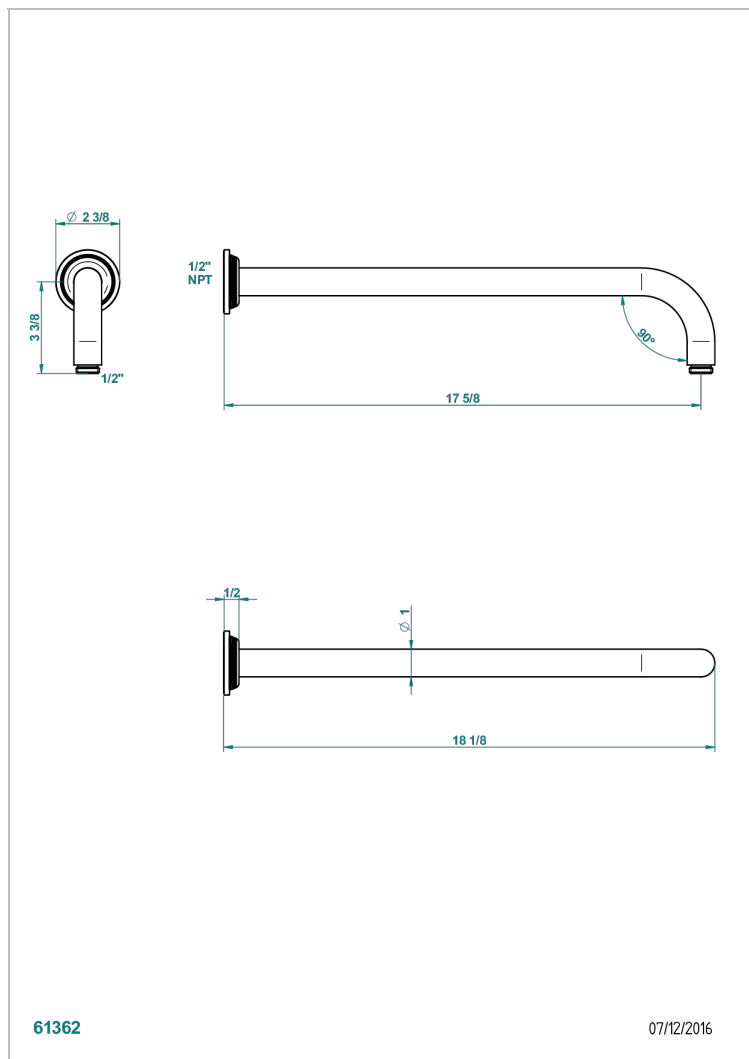

GRAND CENTRAL BLACK ONYX

U9M-84L/US

Horizontal shower arm, 90°, lg: 17"

THG[®]
PARIS

CHARACTERISTIC

- Grand central Black Onyx
- Horizontal shower arm, 90°, lg: 17"

AVAILABLE FINITIONS

Black ceram - D30
Blush PVD - H62
Brass color PVD - H49
Brown bronze color PVD - F33
Chrome polished - A02
Copper antique matt, coated - H07