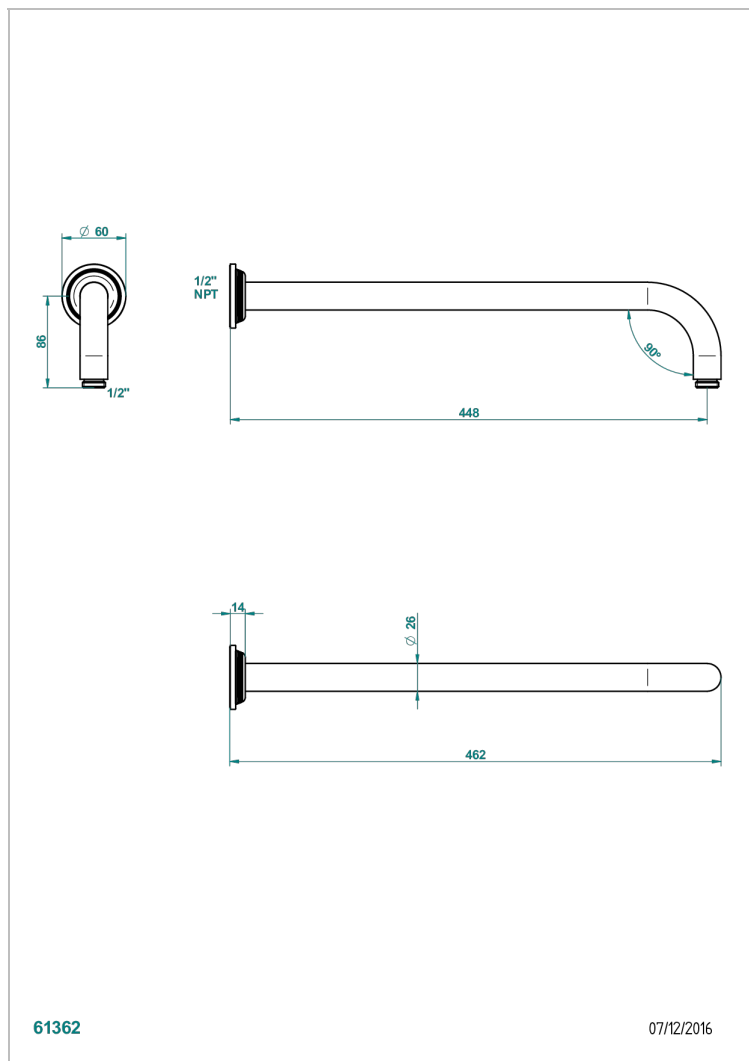

GRAND CENTRAL METAL WITH LEVER HANDLES

U9L-84L/US

Horizontal shower arm, 90°, lg: 17"

CHARACTERISTIC

- Grand central Metal with lever handles
- Horizontal shower arm, 90°, lg: 17"

AVAILABLE FINITIONS

Black ceram - D30
Blush PVD - H62
Brass color PVD - H49
Brown bronze color PVD - F33
Chrome polished - A02
Copper antique matt, coated - H07