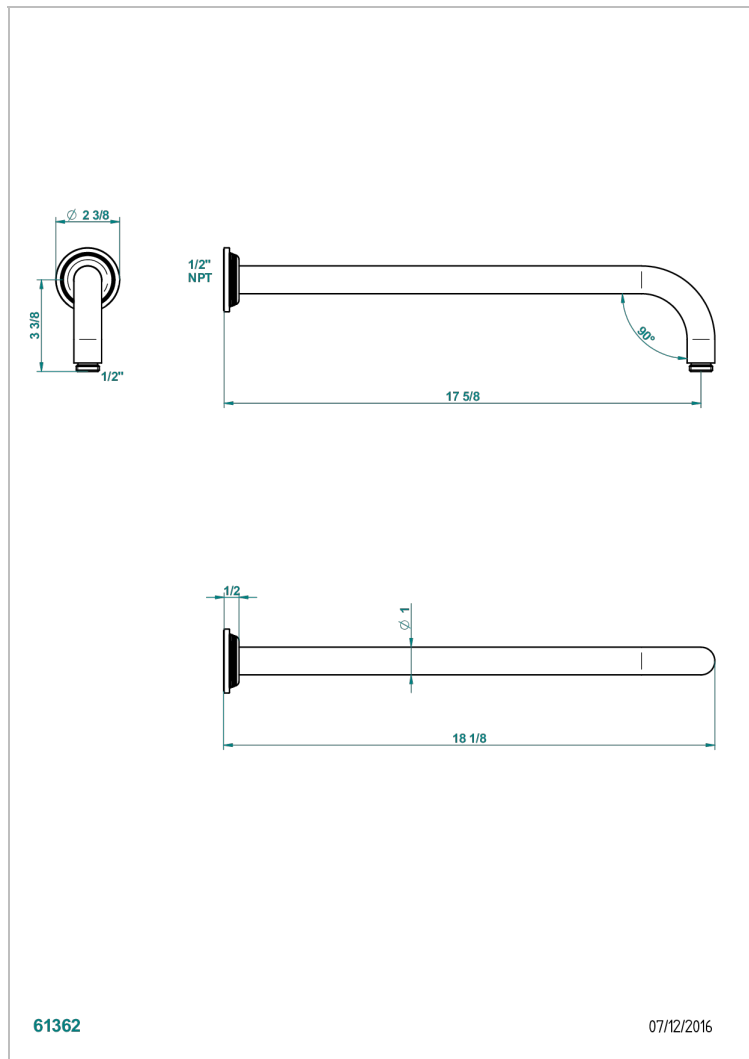

# GRAND CENTRAL METAL WITH LEVER HANDLES

U9L-84L/US

Horizontal shower arm, 90°, lg: 17"

61362

07/12/2016

## CHARACTERISTIC

- Grand central Metal with lever handles
- Horizontal shower arm, 90°, lg: 17"