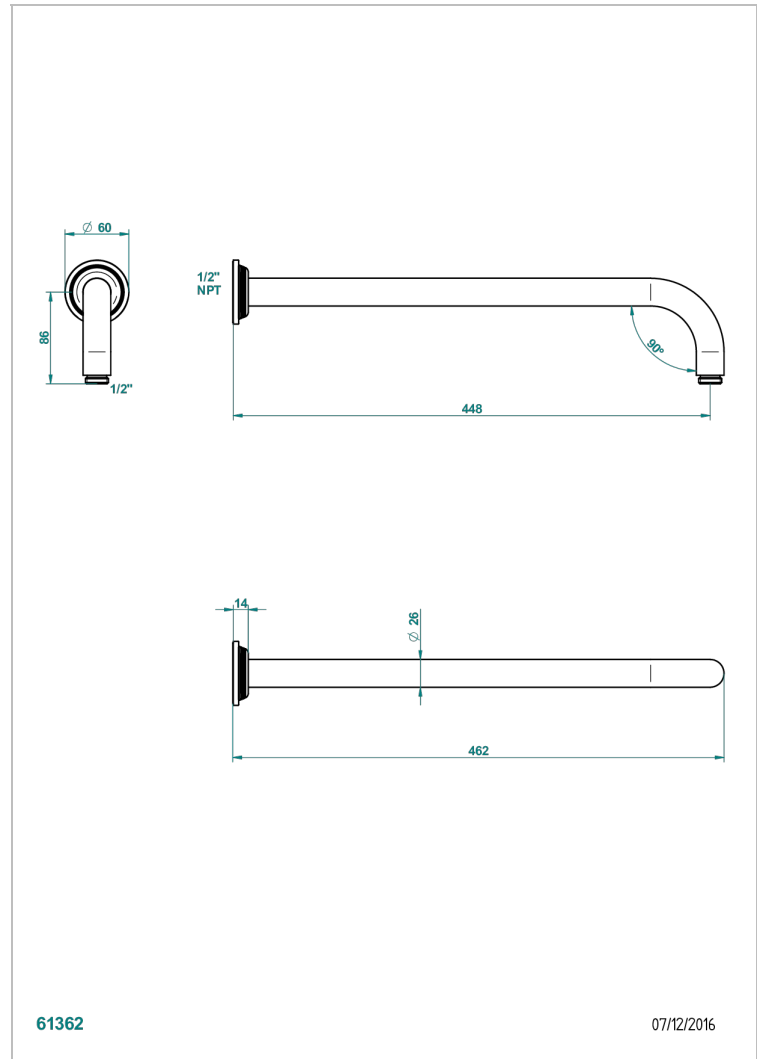

GRAND CENTRAL METAL

U9K-84L/US

Horizontal shower arm, 90°, lg: 17"

THG[®]
PARIS

CHARACTERISTIC

- Grand central Metal
- Horizontal shower arm, 90°, lg: 17"

AVAILABLE FINITIONS

Black ceram - D30
Blush PVD - H62
Brass color PVD - H49
Brown bronze color PVD - F33
Chrome polished - A02
Copper antique matt, coated - H07