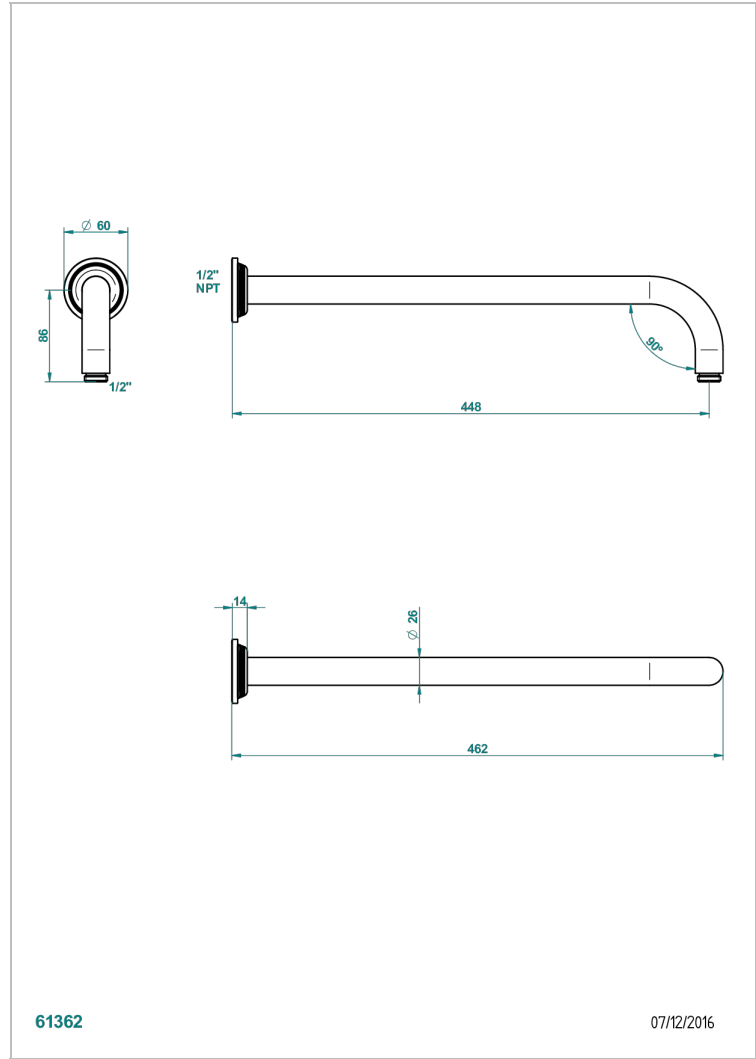

WEST COAST WHITE ONYX

U9G-84L/US

Horizontal shower arm, 90°, lg: 17"

THG[®]
PARIS

61362

07/12/2016

CHARACTERISTIC

- West Coast White Onyx
- Horizontal shower arm, 90°, lg: 17"