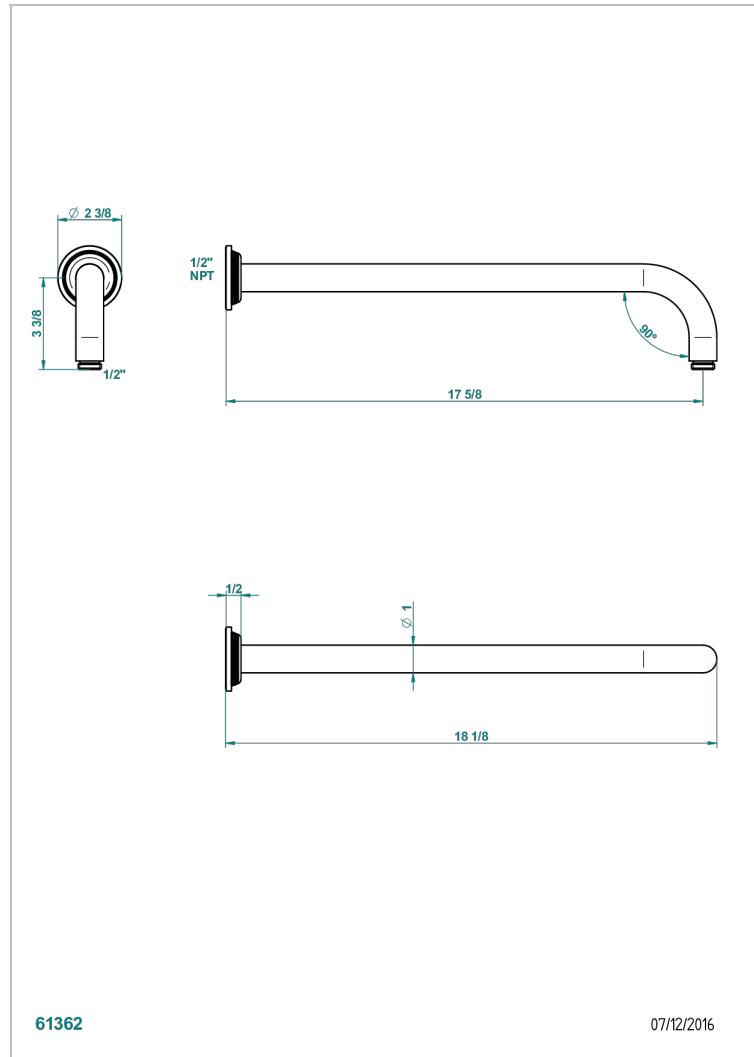

# WEST COAST WHITE ONYX

U9G-84L/US

Horizontal shower arm, 90°, lg: 17"

## CHARACTERISTIC

- West Coast White Onyx
- Horizontal shower arm, 90°, lg: 17"