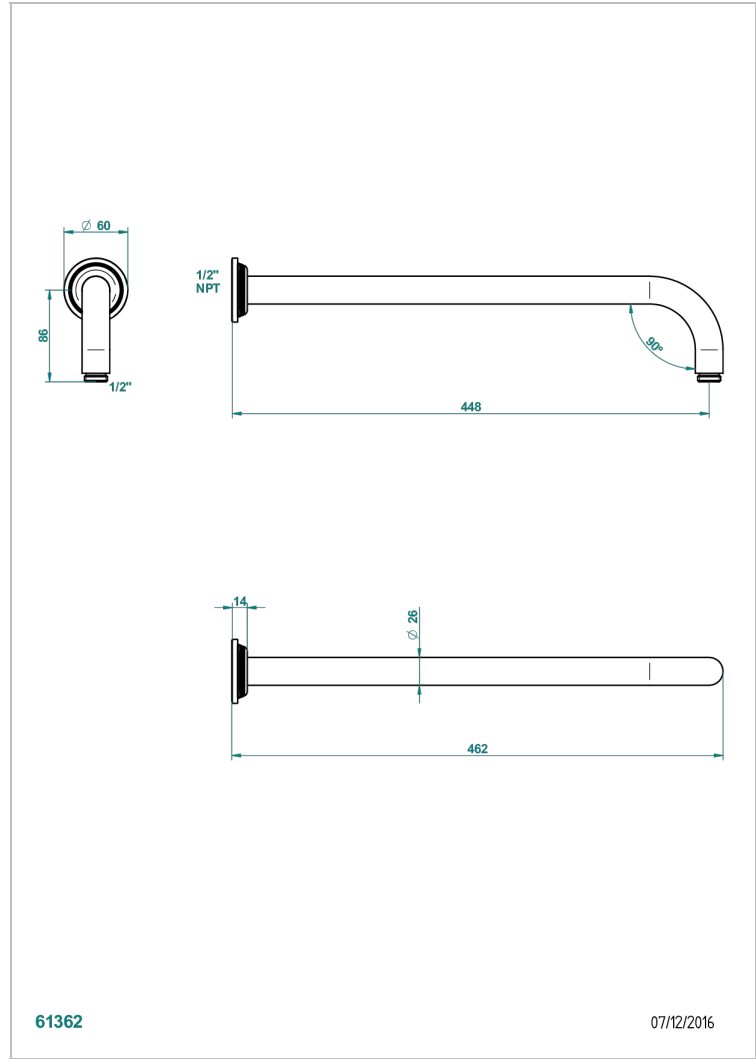

WEST COAST BLACK ONYX WITH LEVER HANDLES

U9F-84L/US

Horizontal shower arm, 90°, lg: 17"

CHARACTERISTIC

- West Coast Black Onyx with lever handles
- Horizontal shower arm, 90°, lg: 17"

AVAILABLE FINITIONS

Black ceram - D30
Blush PVD - H62
Brass color PVD - H49
Brown bronze color PVD - F33
Chrome polished - A02
Copper antique matt, coated - H07