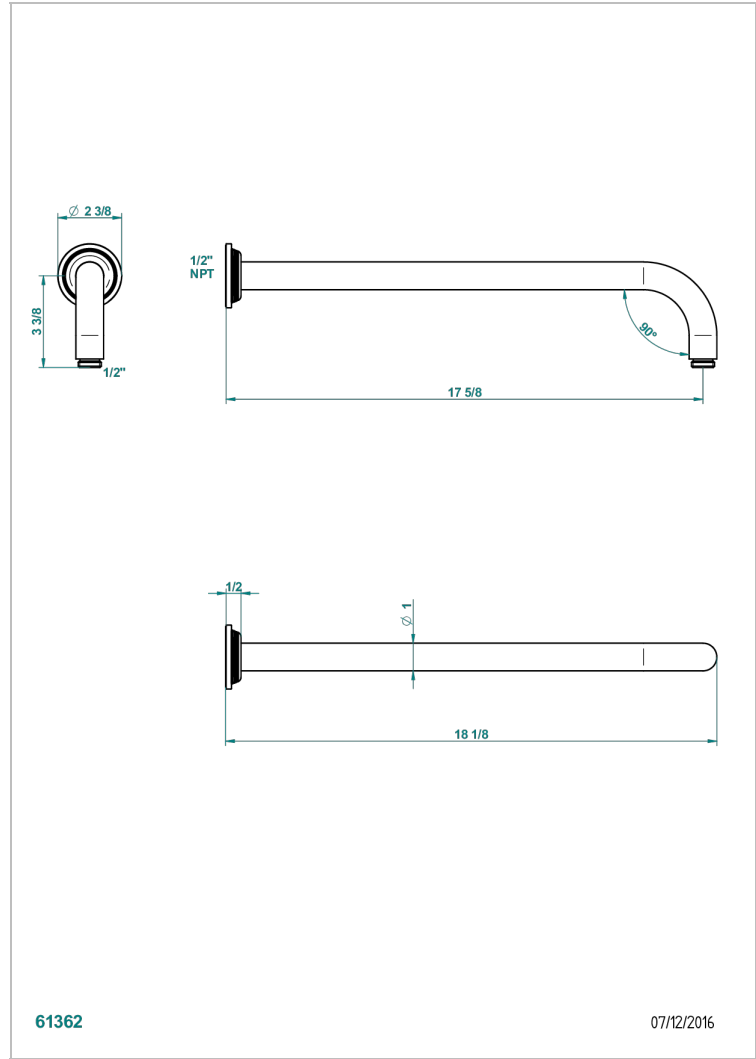

WEST COAST BLACK ONYX WITH LEVER HANDLES

U9F-84L/US

Horizontal shower arm, 90°, lg: 17"

CHARACTERISTIC

- West Coast Black Onyx with lever handles
- Horizontal shower arm, 90°, lg: 17"

AVAILABLE FINITIONS

Black ceram - D30
Blush PVD - H62
Brass color PVD - H49
Brown bronze color PVD - F33
Chrome polished - A02
Copper antique matt, coated - H07